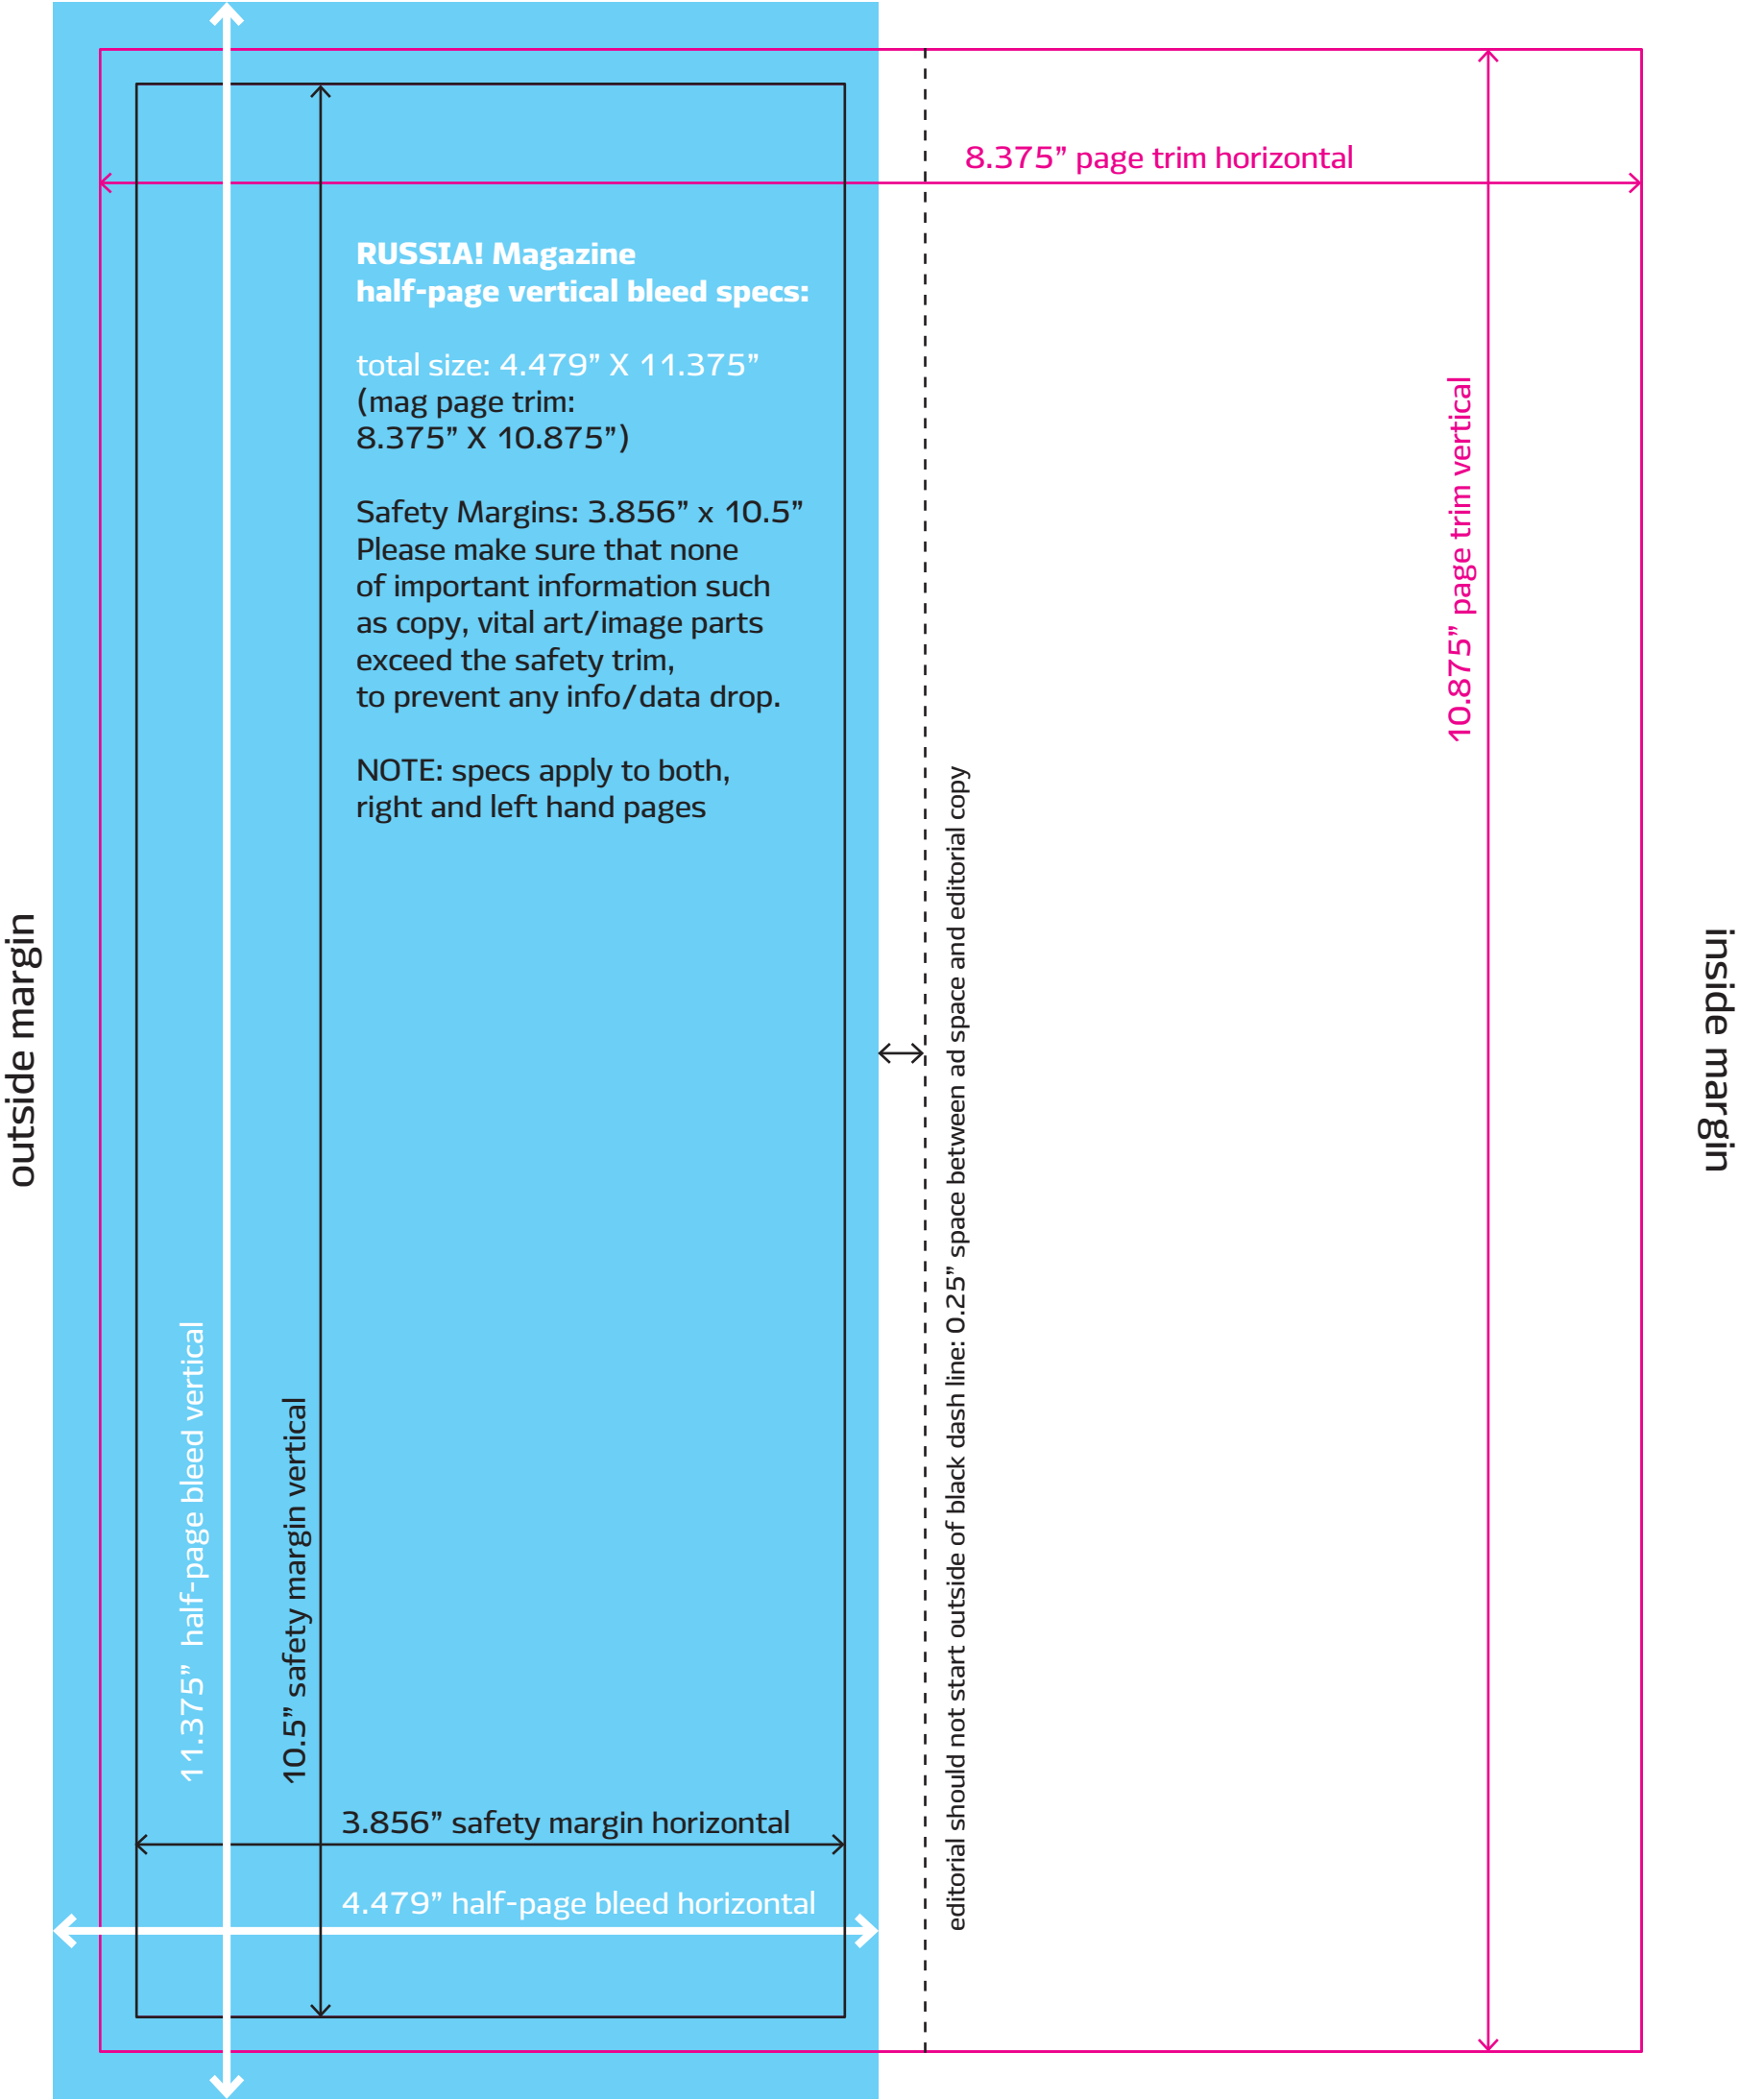

LEFT HAND page; applies to right hand page as well

RUSSIA! Magazine full-page bleed specs:

total size: 8.875" X 11.375"
(mag page trim: 8.375" X 10.875")

Safety Margins: 8" x 10.5"

Please make sure that none of important information such as copy, vital art/image parts exceed the safety trim, to prevent any info/data drop .

outside margin

inside margin

8.375" page trim horizontal

10.875" page trim vertical

11.375" full-page bleed vertical

10.5" safety margin vertical

8" safety margin horizontal

8.875" full-page bleed horizontal

LEFT HAND page; applies to right hand page as well

LEFT HAND page; applies to right hand page as well

LEFT HAND page; applies to right hand page as well

outside margin

inside margin

LEFT HAND page; applies to right hand page as well

outside margin

inside margin

LEFT HAND page; applies to right hand page as well

LEFT HAND page; applies to right hand page as well

LEFT HAND page; applies to right hand page as well

outside margin

inside margin