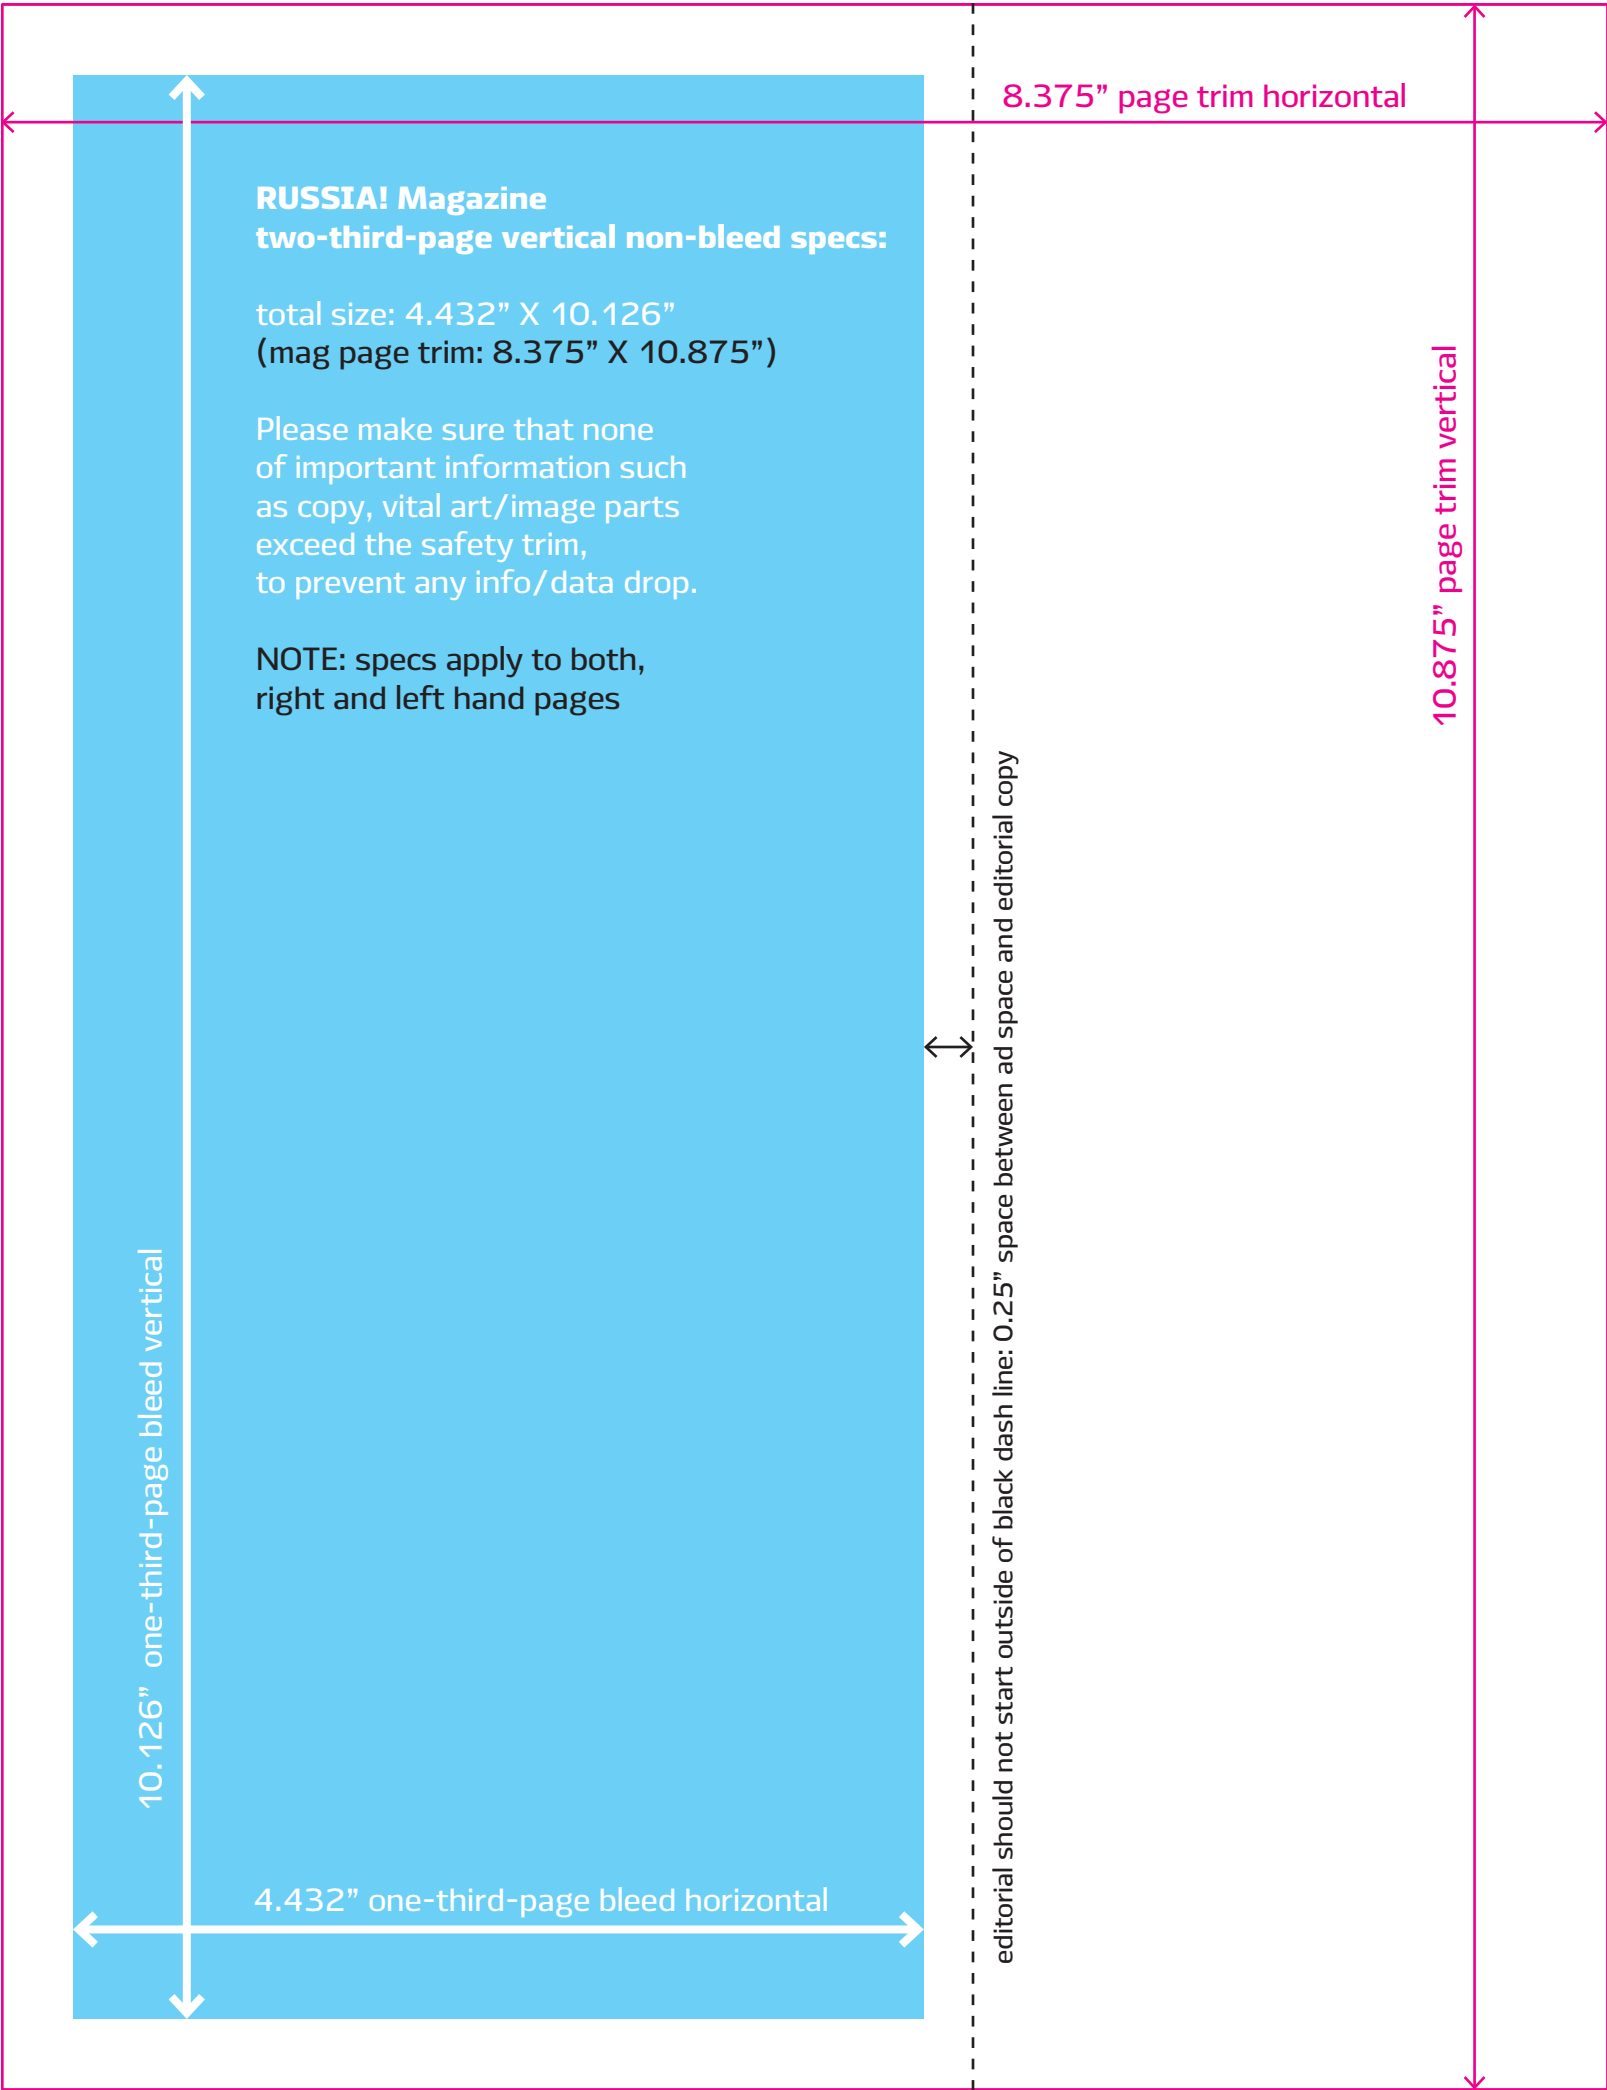

LEFT HAND page; applies to right hand page as well

RUSSIA! Magazine full-page bleed specs:

total size: 8.875" X 11.375"
(mag page trim: 8.375" X 10.875")

Safety Margins: 8" x 10.5"

Please make sure that none of important information such as copy, vital art/image parts exceed the safety trim, to prevent any info/data drop .

LEFT HAND page; applies to right hand page as well

LEFT HAND page; applies to right hand page as well

LEFT HAND page; applies to right hand page as well

outside margin

inside margin

LEFT HAND page; applies to right hand page as well

outside margin

inside margin

LEFT HAND page; applies to right hand page as well

LEFT HAND page; applies to right hand page as well

LEFT HAND page; applies to right hand page as well

outside margin

inside margin

LEFT HAND page; applies to right hand page as well

outside margin

LEFT HAND page; applies to right hand page as well

LEFT HAND page; applies to right hand page as well

RUSSIA!

Magazine 419 Lafayette Street, 2nd Floor