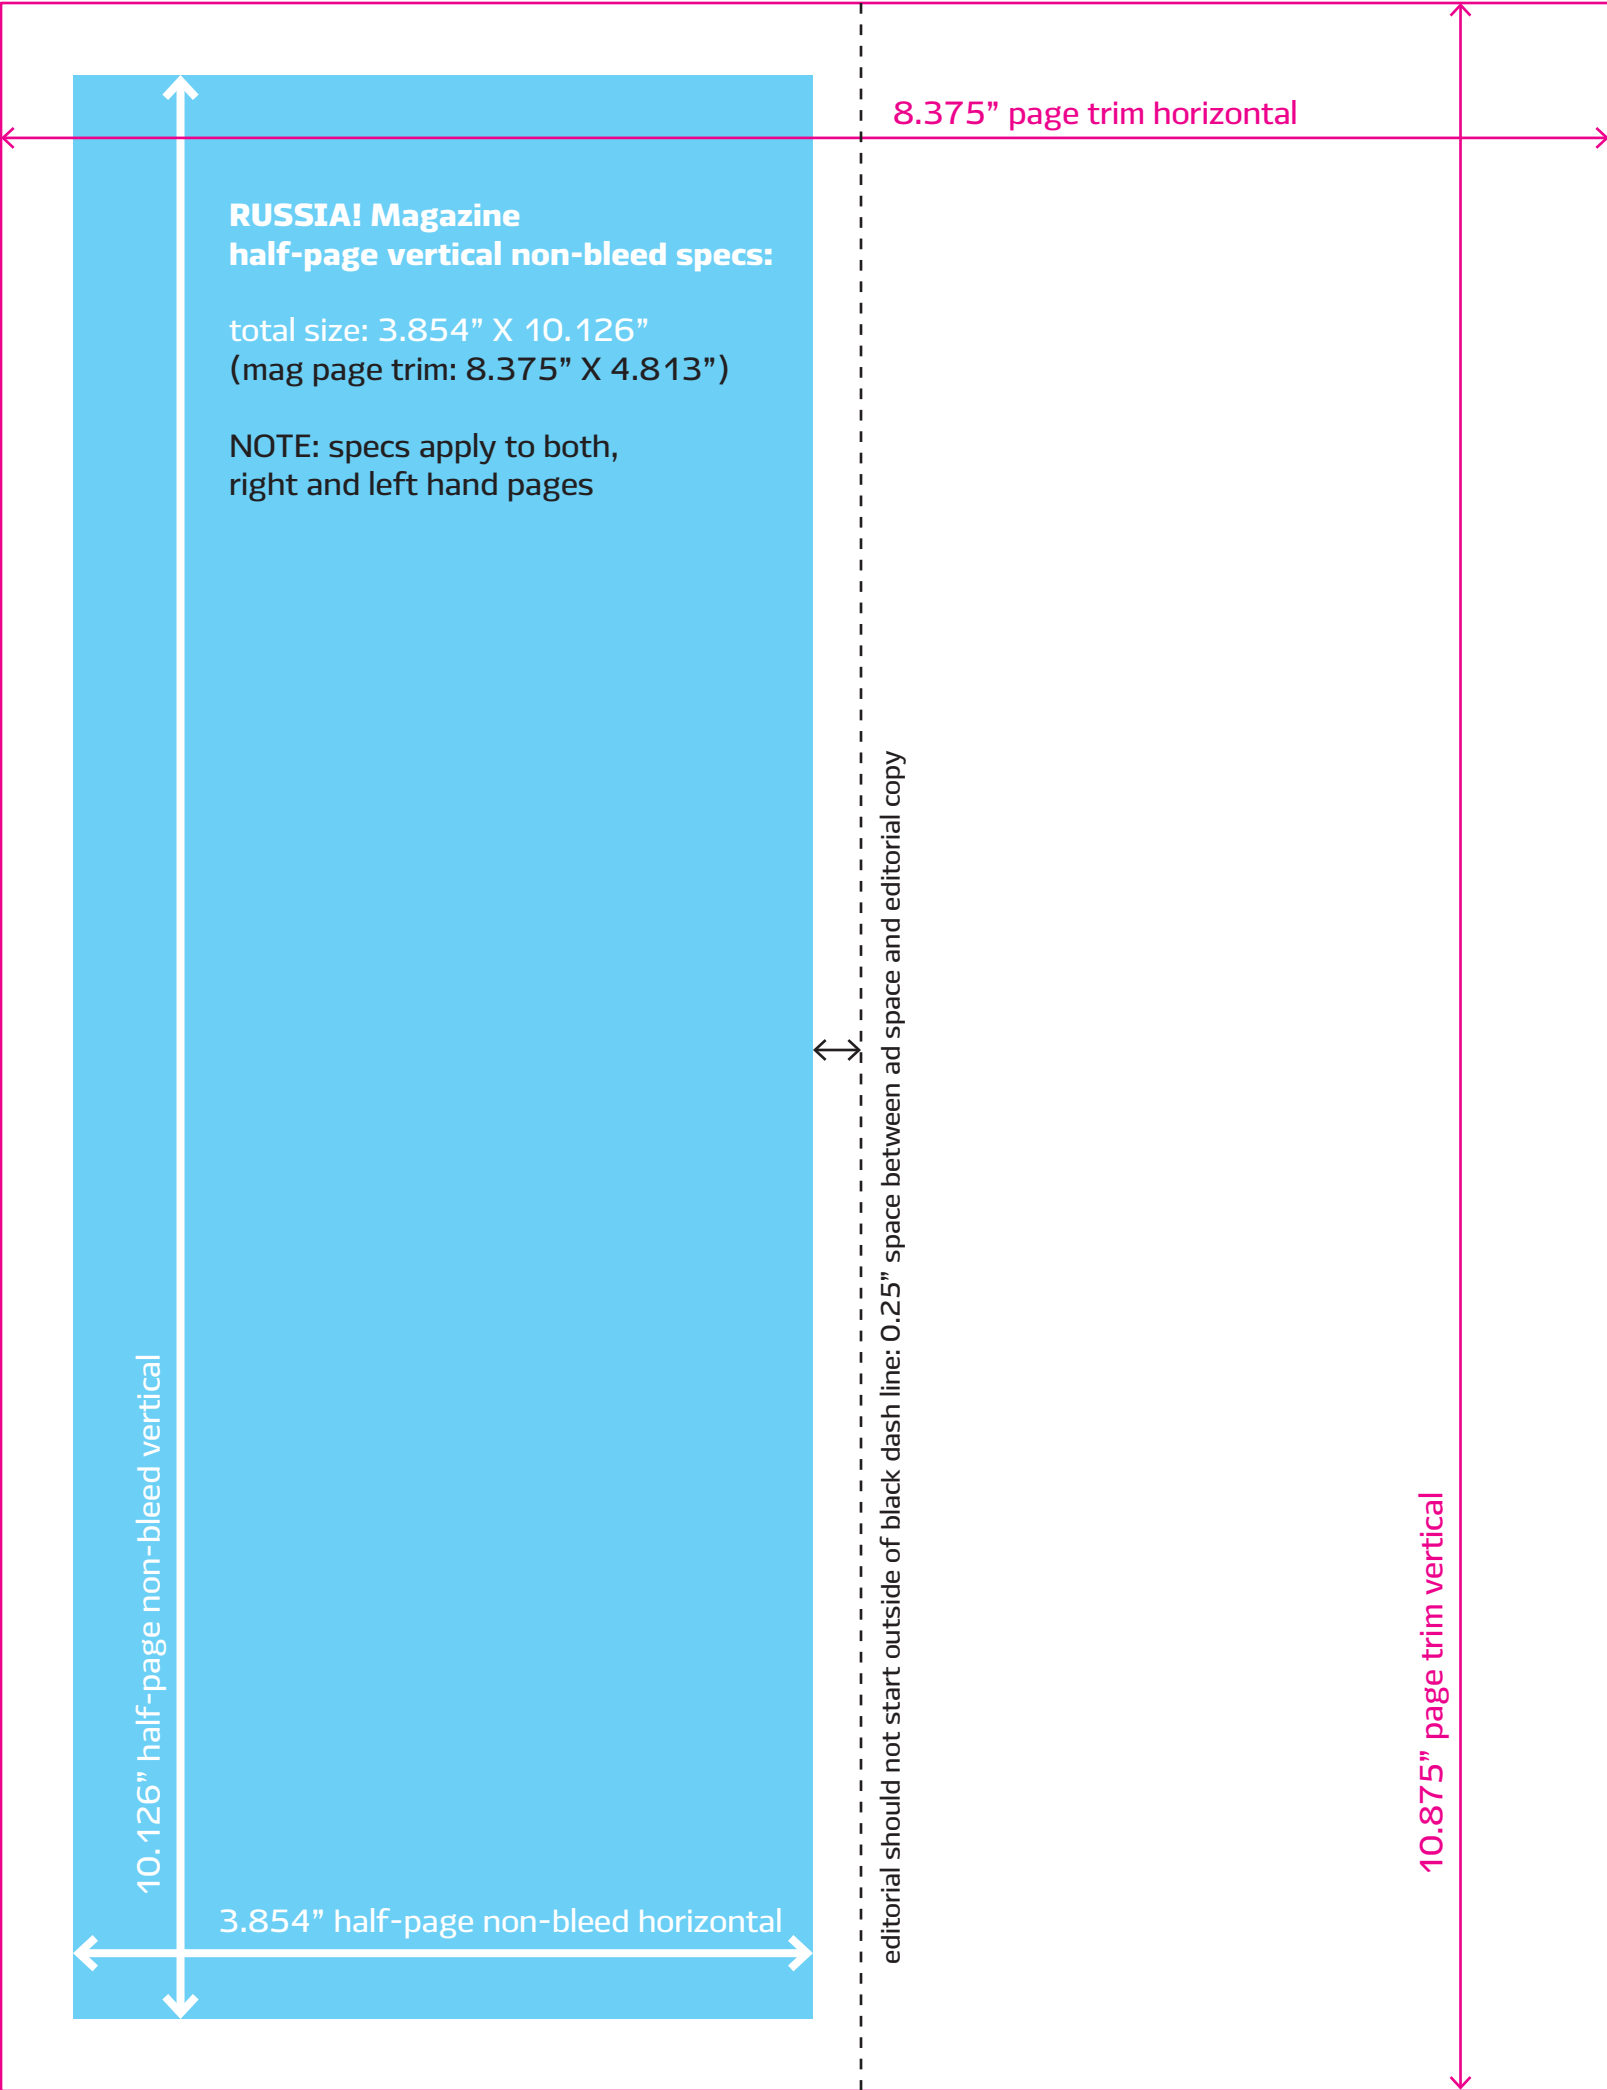

LEFT HAND page; applies to right hand page as well

RUSSIA! Magazine full-page bleed specs:

total size: 8.875" X 11.375"
(mag page trim: 8.375" X 10.875")

Safety Margins: 8" x 10.5"

Please make sure that none of important information such as copy, vital art/image parts exceed the safety trim, to prevent any info/data drop .

outside margin

inside margin

8.375" page trim horizontal

10.875" page trim vertical

11.375" full-page bleed vertical

10.5" safety margin vertical

8" safety margin horizontal

8.875" full-page bleed horizontal

LEFT HAND page; applies to right hand page as well

LEFT HAND page; applies to right hand page as well

LEFT HAND page; applies to right hand page as well

outside margin

inside margin

LEFT HAND page; applies to right hand page as well

outside margin

inside margin

LEFT HAND page; applies to right hand page as well

LEFT HAND page; applies to right hand page as well

LEFT HAND page; applies to right hand page as well

outside margin

inside margin