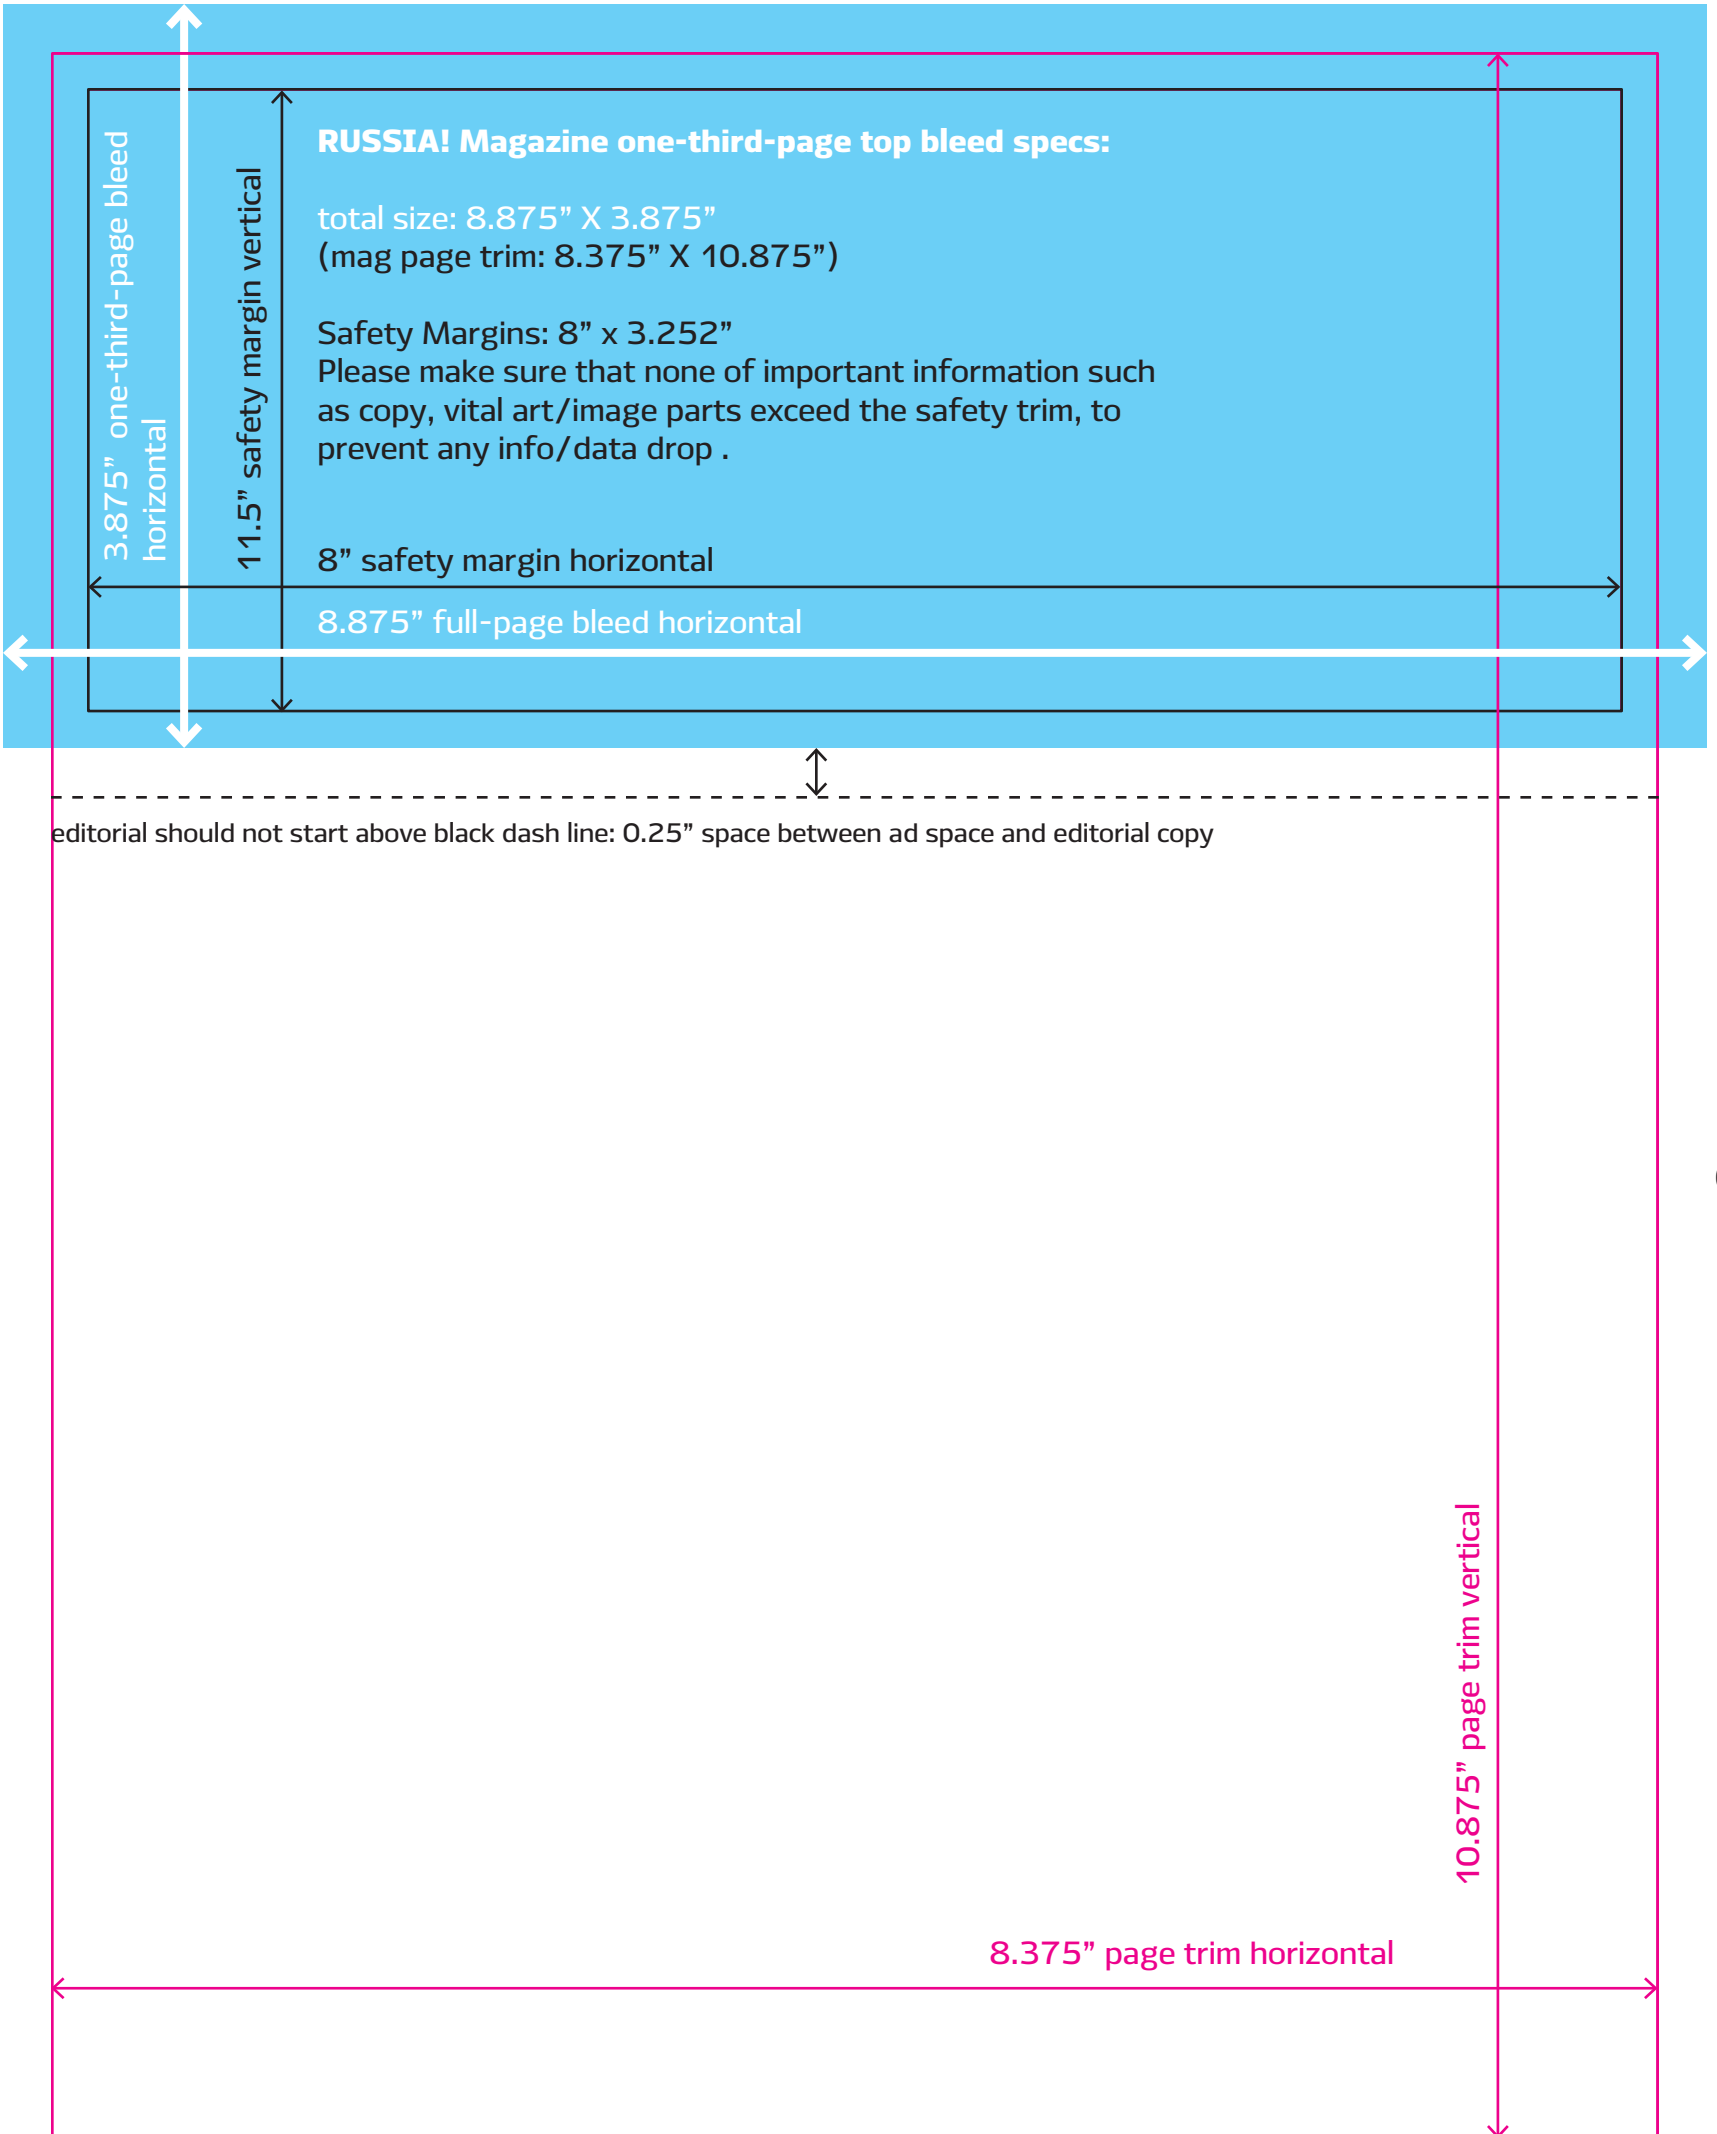

LEFT HAND page; applies to right hand page as well

RUSSIA!

Magazine 419 Lafayette Street, 2nd Floor

For more information, please contact

New York, NY 10003 • Tel: 347.328.0615, or visit www.readrussia.com