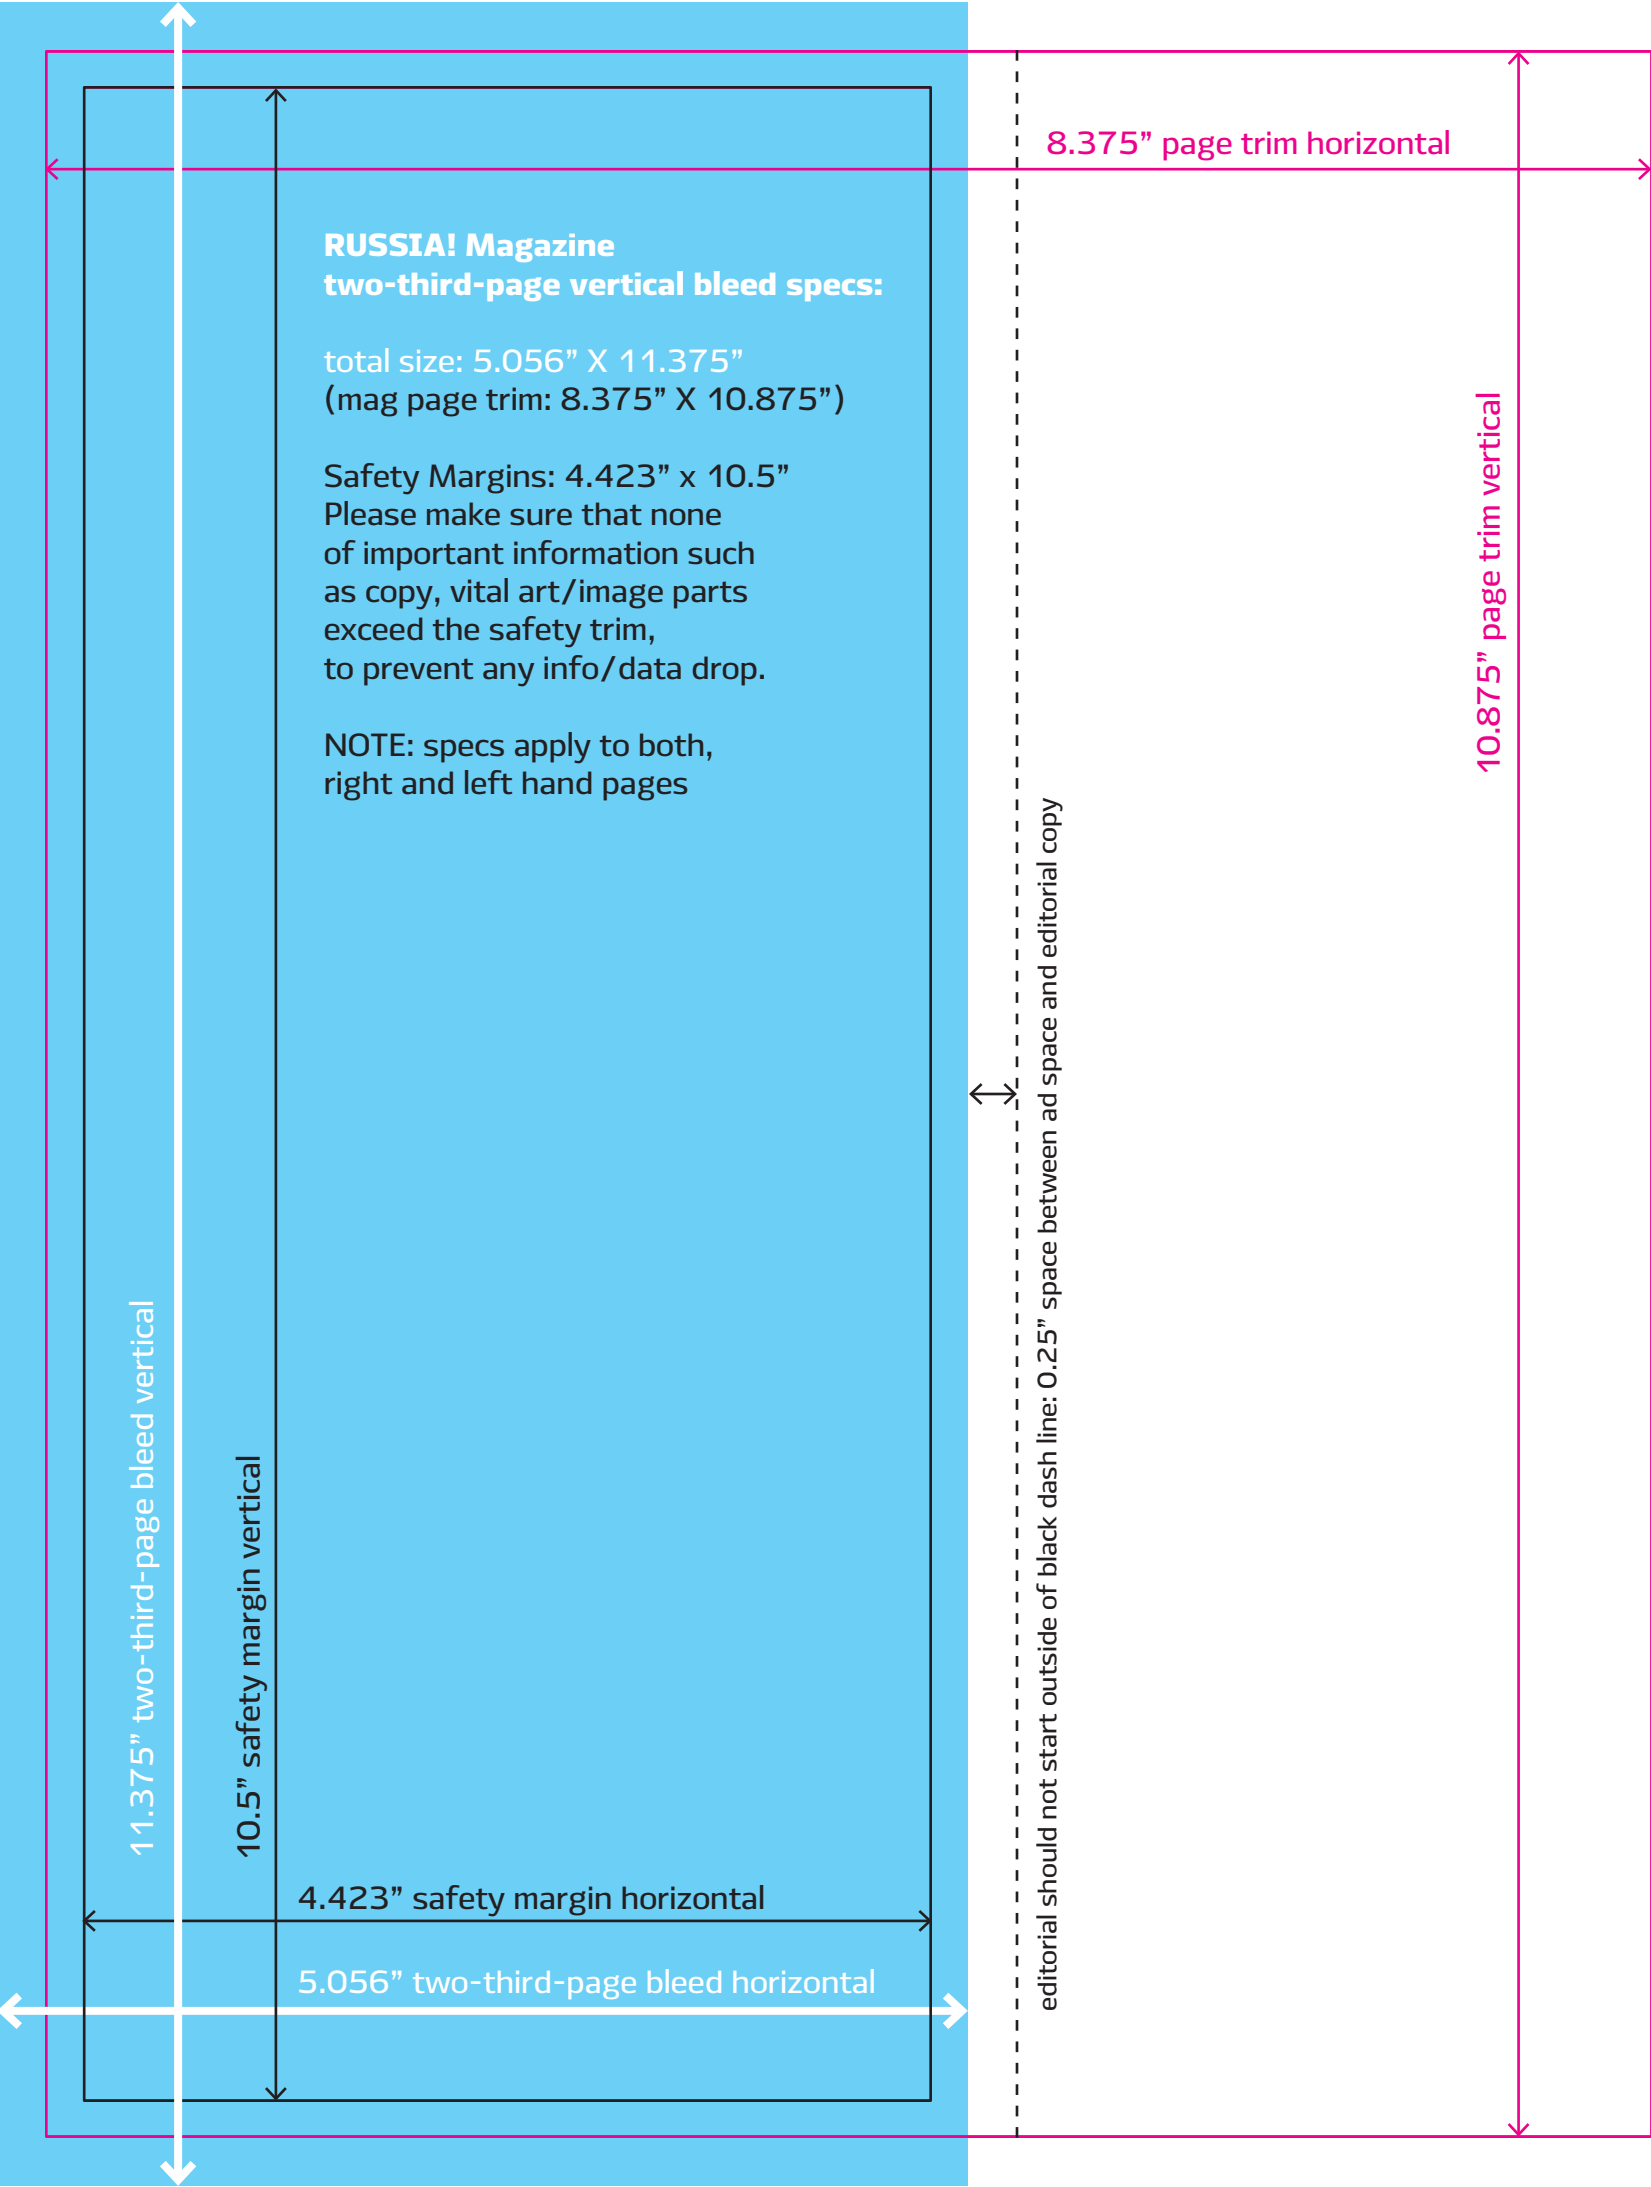

LEFT HAND page; applies to right hand page as well

RUSSIA! Magazine full-page bleed specs:

total size: 8.875" X 11.375"
(mag page trim: 8.375" X 10.875")

Safety Margins: 8" x 10.5"

Please make sure that none of important information such as copy, vital art/image parts exceed the safety trim, to prevent any info/data drop .

outside margin

inside margin

8.375" page trim horizontal

10.875" page trim vertical

11.375" full-page bleed vertical

10.5" safety margin vertical

8" safety margin horizontal

8.875" full-page bleed horizontal

LEFT HAND page; applies to right hand page as well

LEFT HAND page; applies to right hand page as well

LEFT HAND page; applies to right hand page as well

outside margin

inside margin

LEFT HAND page; applies to right hand page as well

outside margin

inside margin

LEFT HAND page; applies to right hand page as well

LEFT HAND page; applies to right hand page as well

LEFT HAND page; applies to right hand page as well

outside margin

inside margin