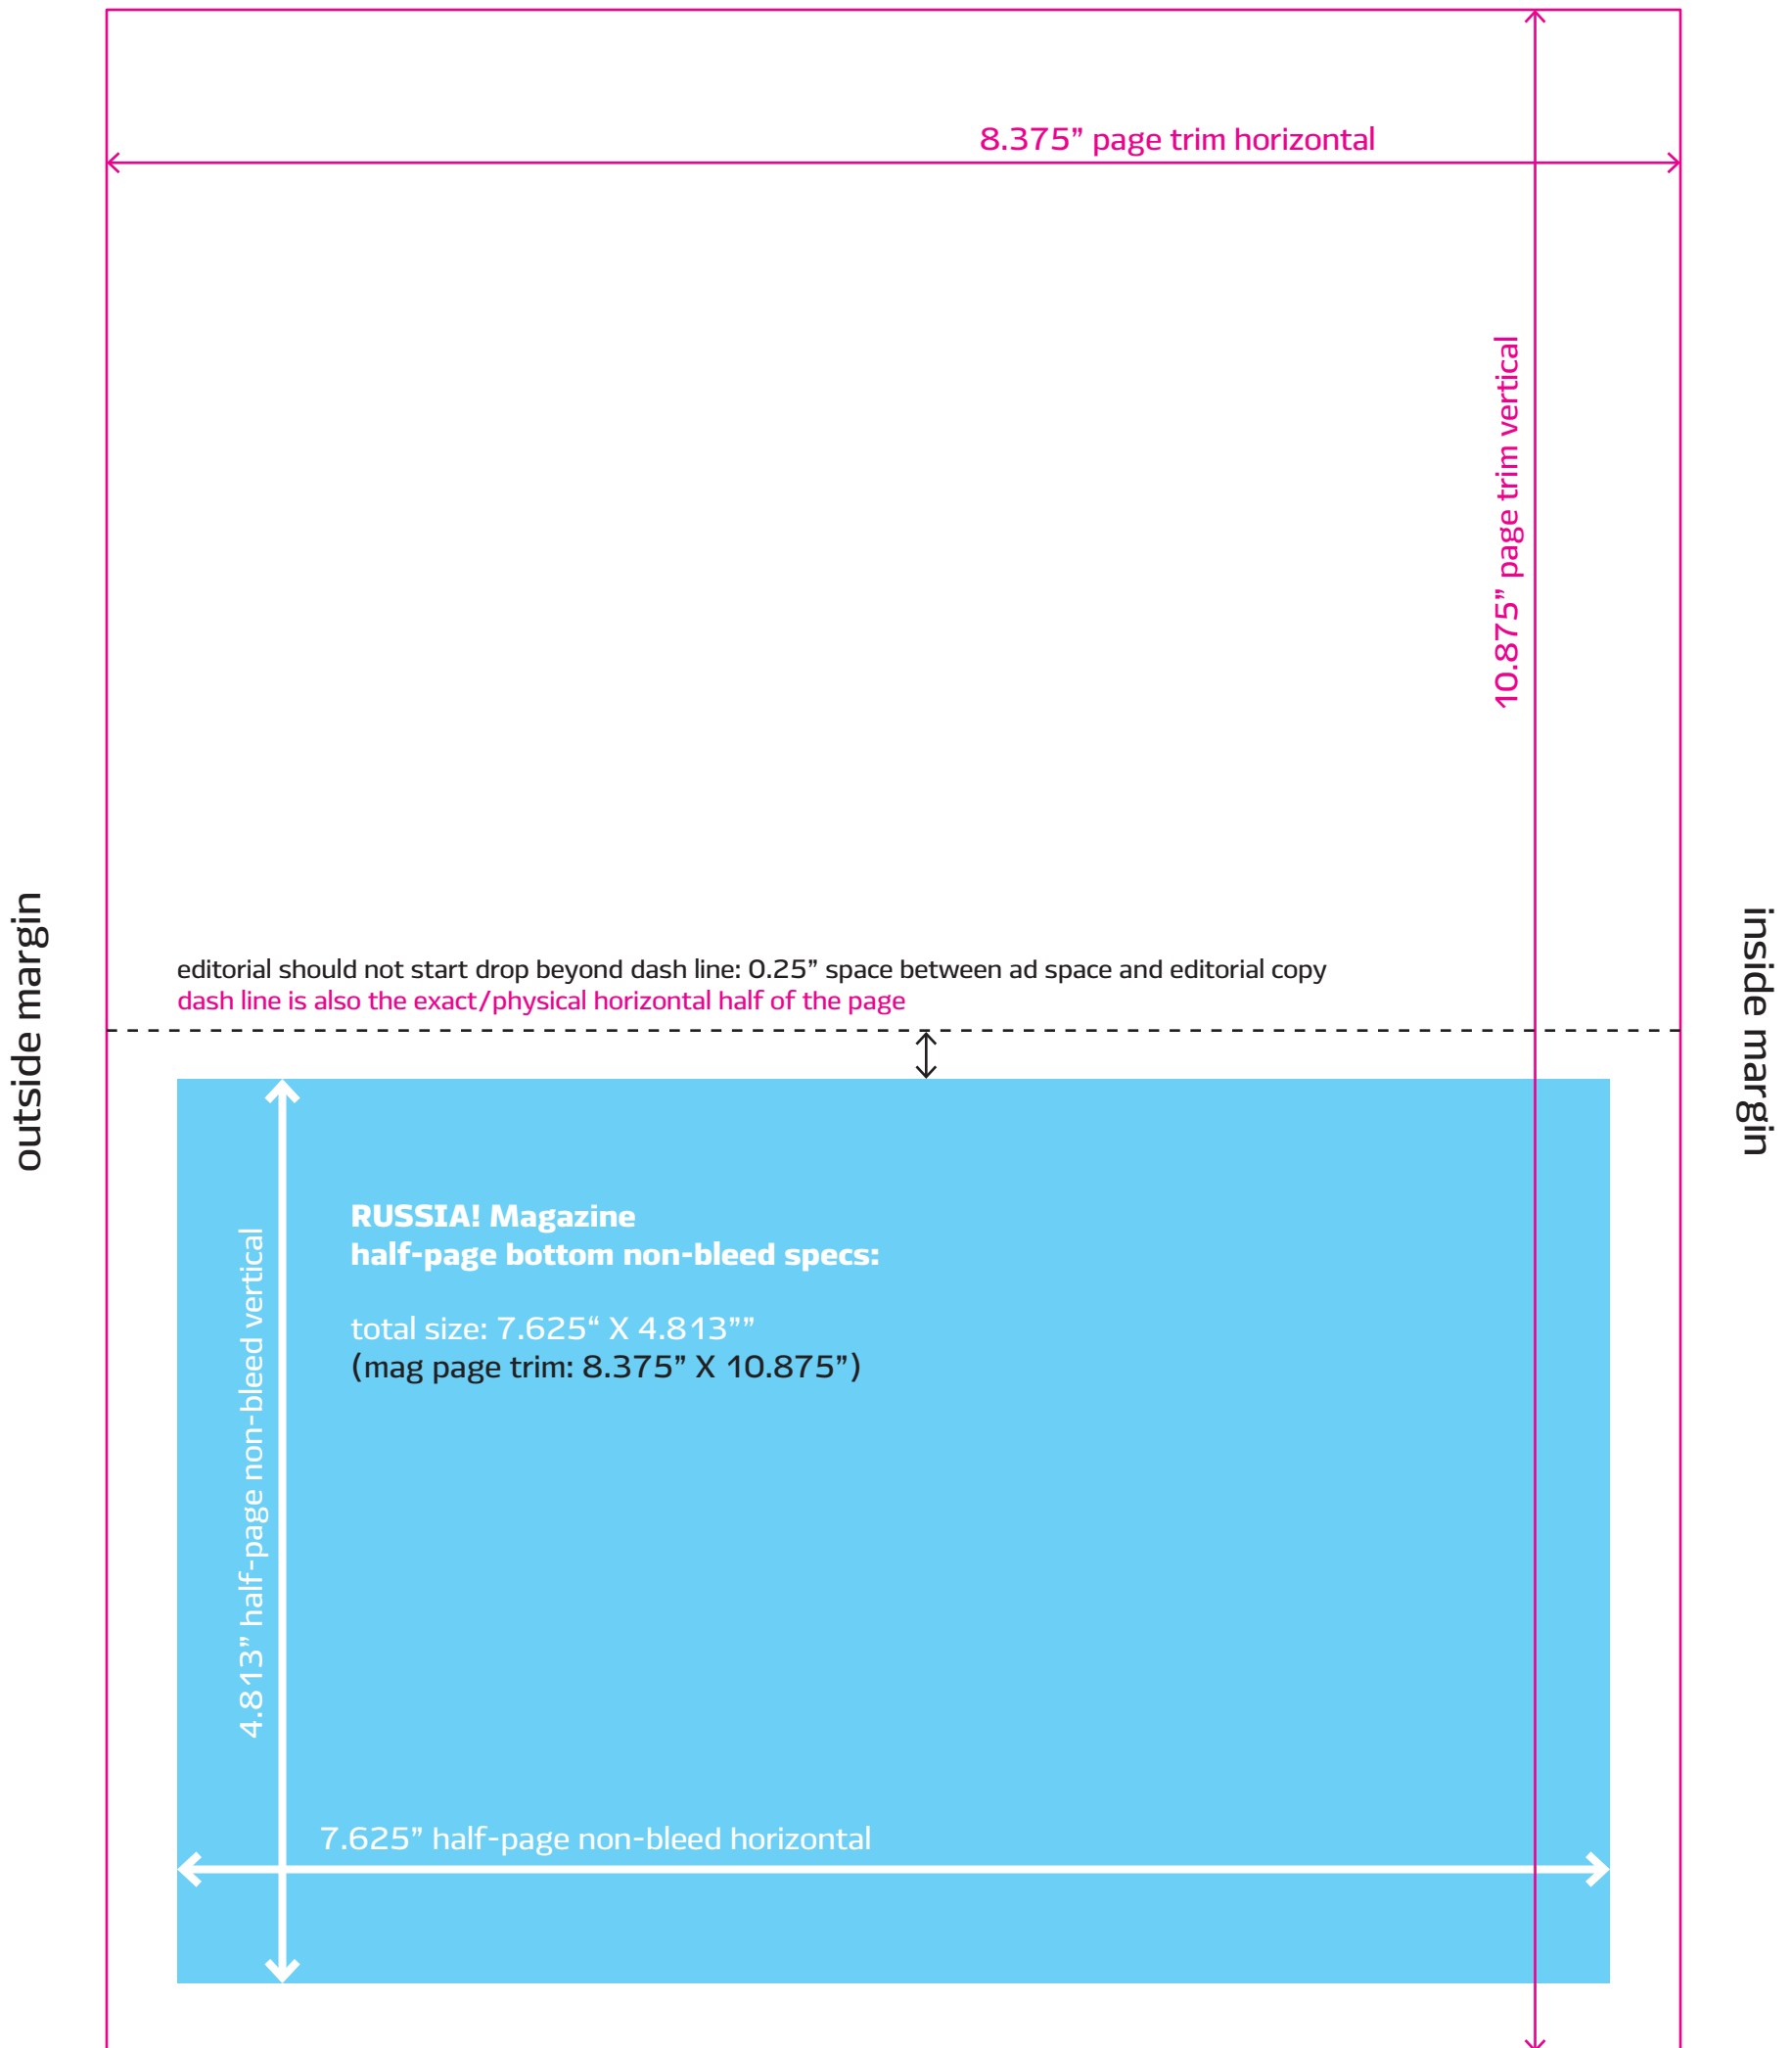

LEFT HAND page; applies to right hand page as well

RUSSIA! Magazine full-page bleed specs:

total size: 8.875" X 11.375"
(mag page trim: 8.375" X 10.875")

Safety Margins: 8" x 10.5"

Please make sure that none of important information such as copy, vital art/image parts exceed the safety trim, to prevent any info/data drop .

outside margin

inside margin

8.375" page trim horizontal

10.875" page trim vertical

11.375" full-page bleed vertical

10.5" safety margin vertical

8" safety margin horizontal

8.875" full-page bleed horizontal

LEFT HAND page; applies to right hand page as well

LEFT HAND page; applies to right hand page as well

LEFT HAND page; applies to right hand page as well

outside margin

inside margin

LEFT HAND page; applies to right hand page as well

outside margin

inside margin

LEFT HAND page; applies to right hand page as well

LEFT HAND page; applies to right hand page as well

LEFT HAND page; applies to right hand page as well

outside margin

inside margin