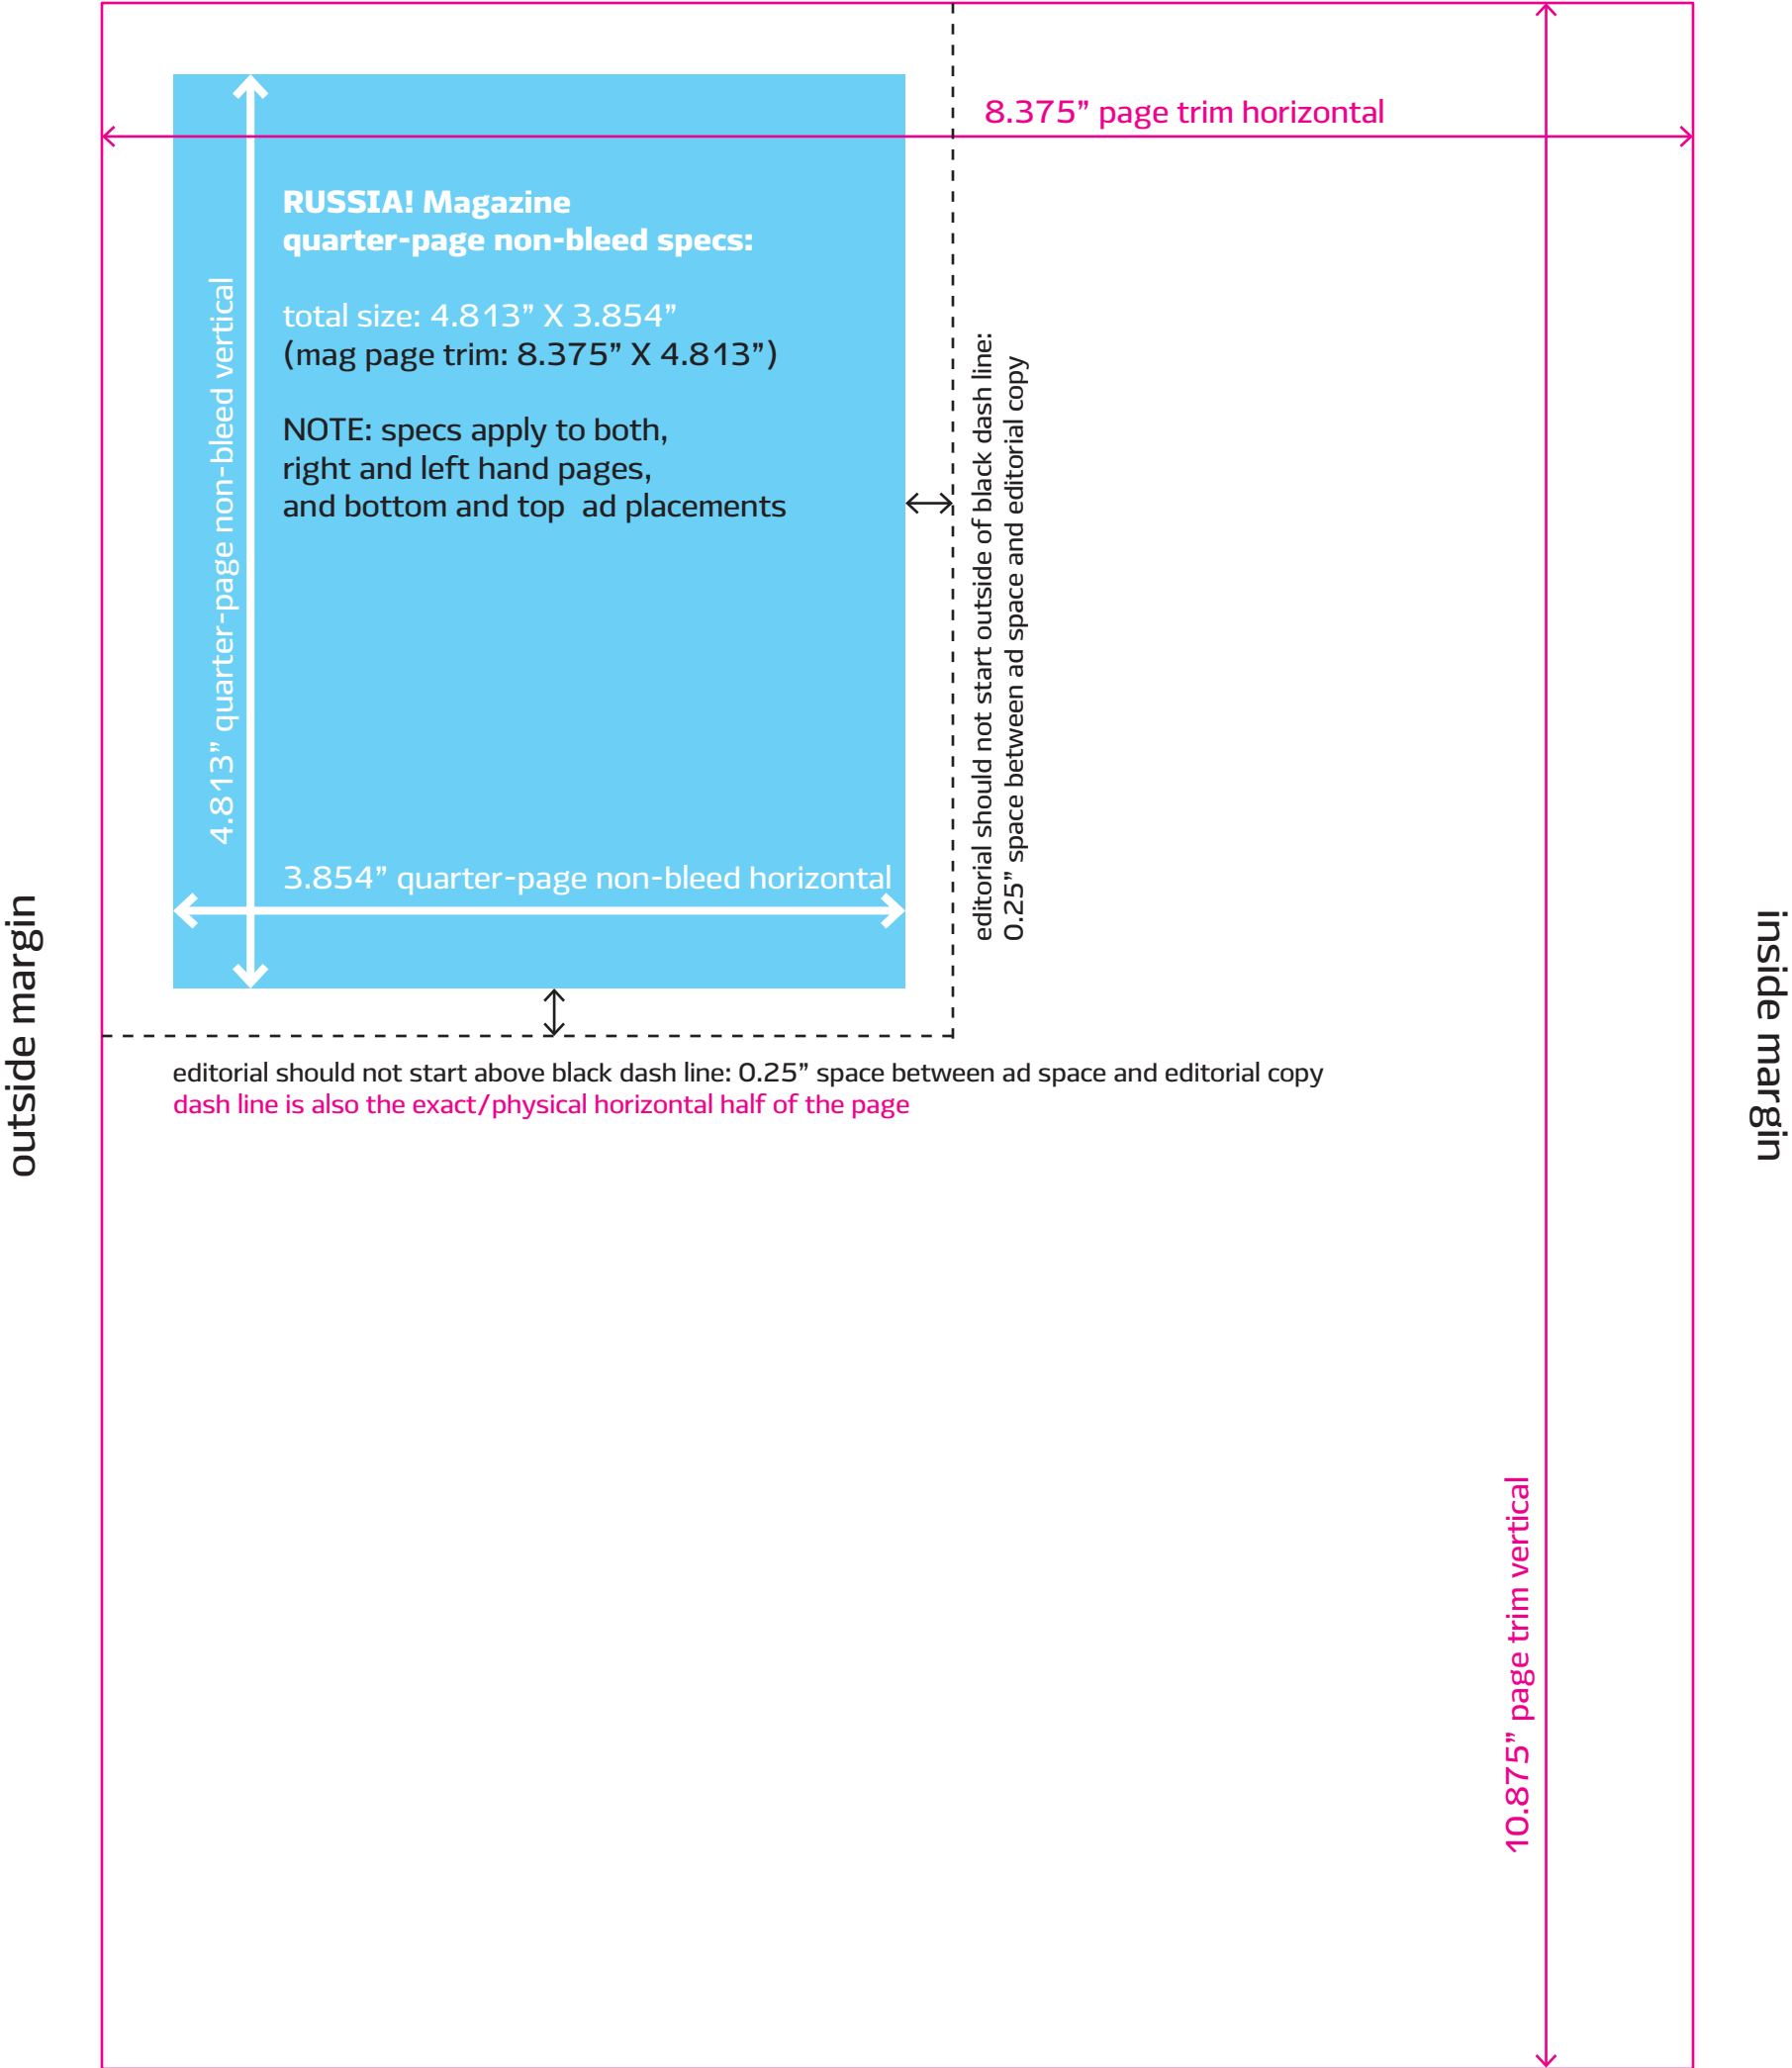

LEFT HAND page; applies to right hand page as well