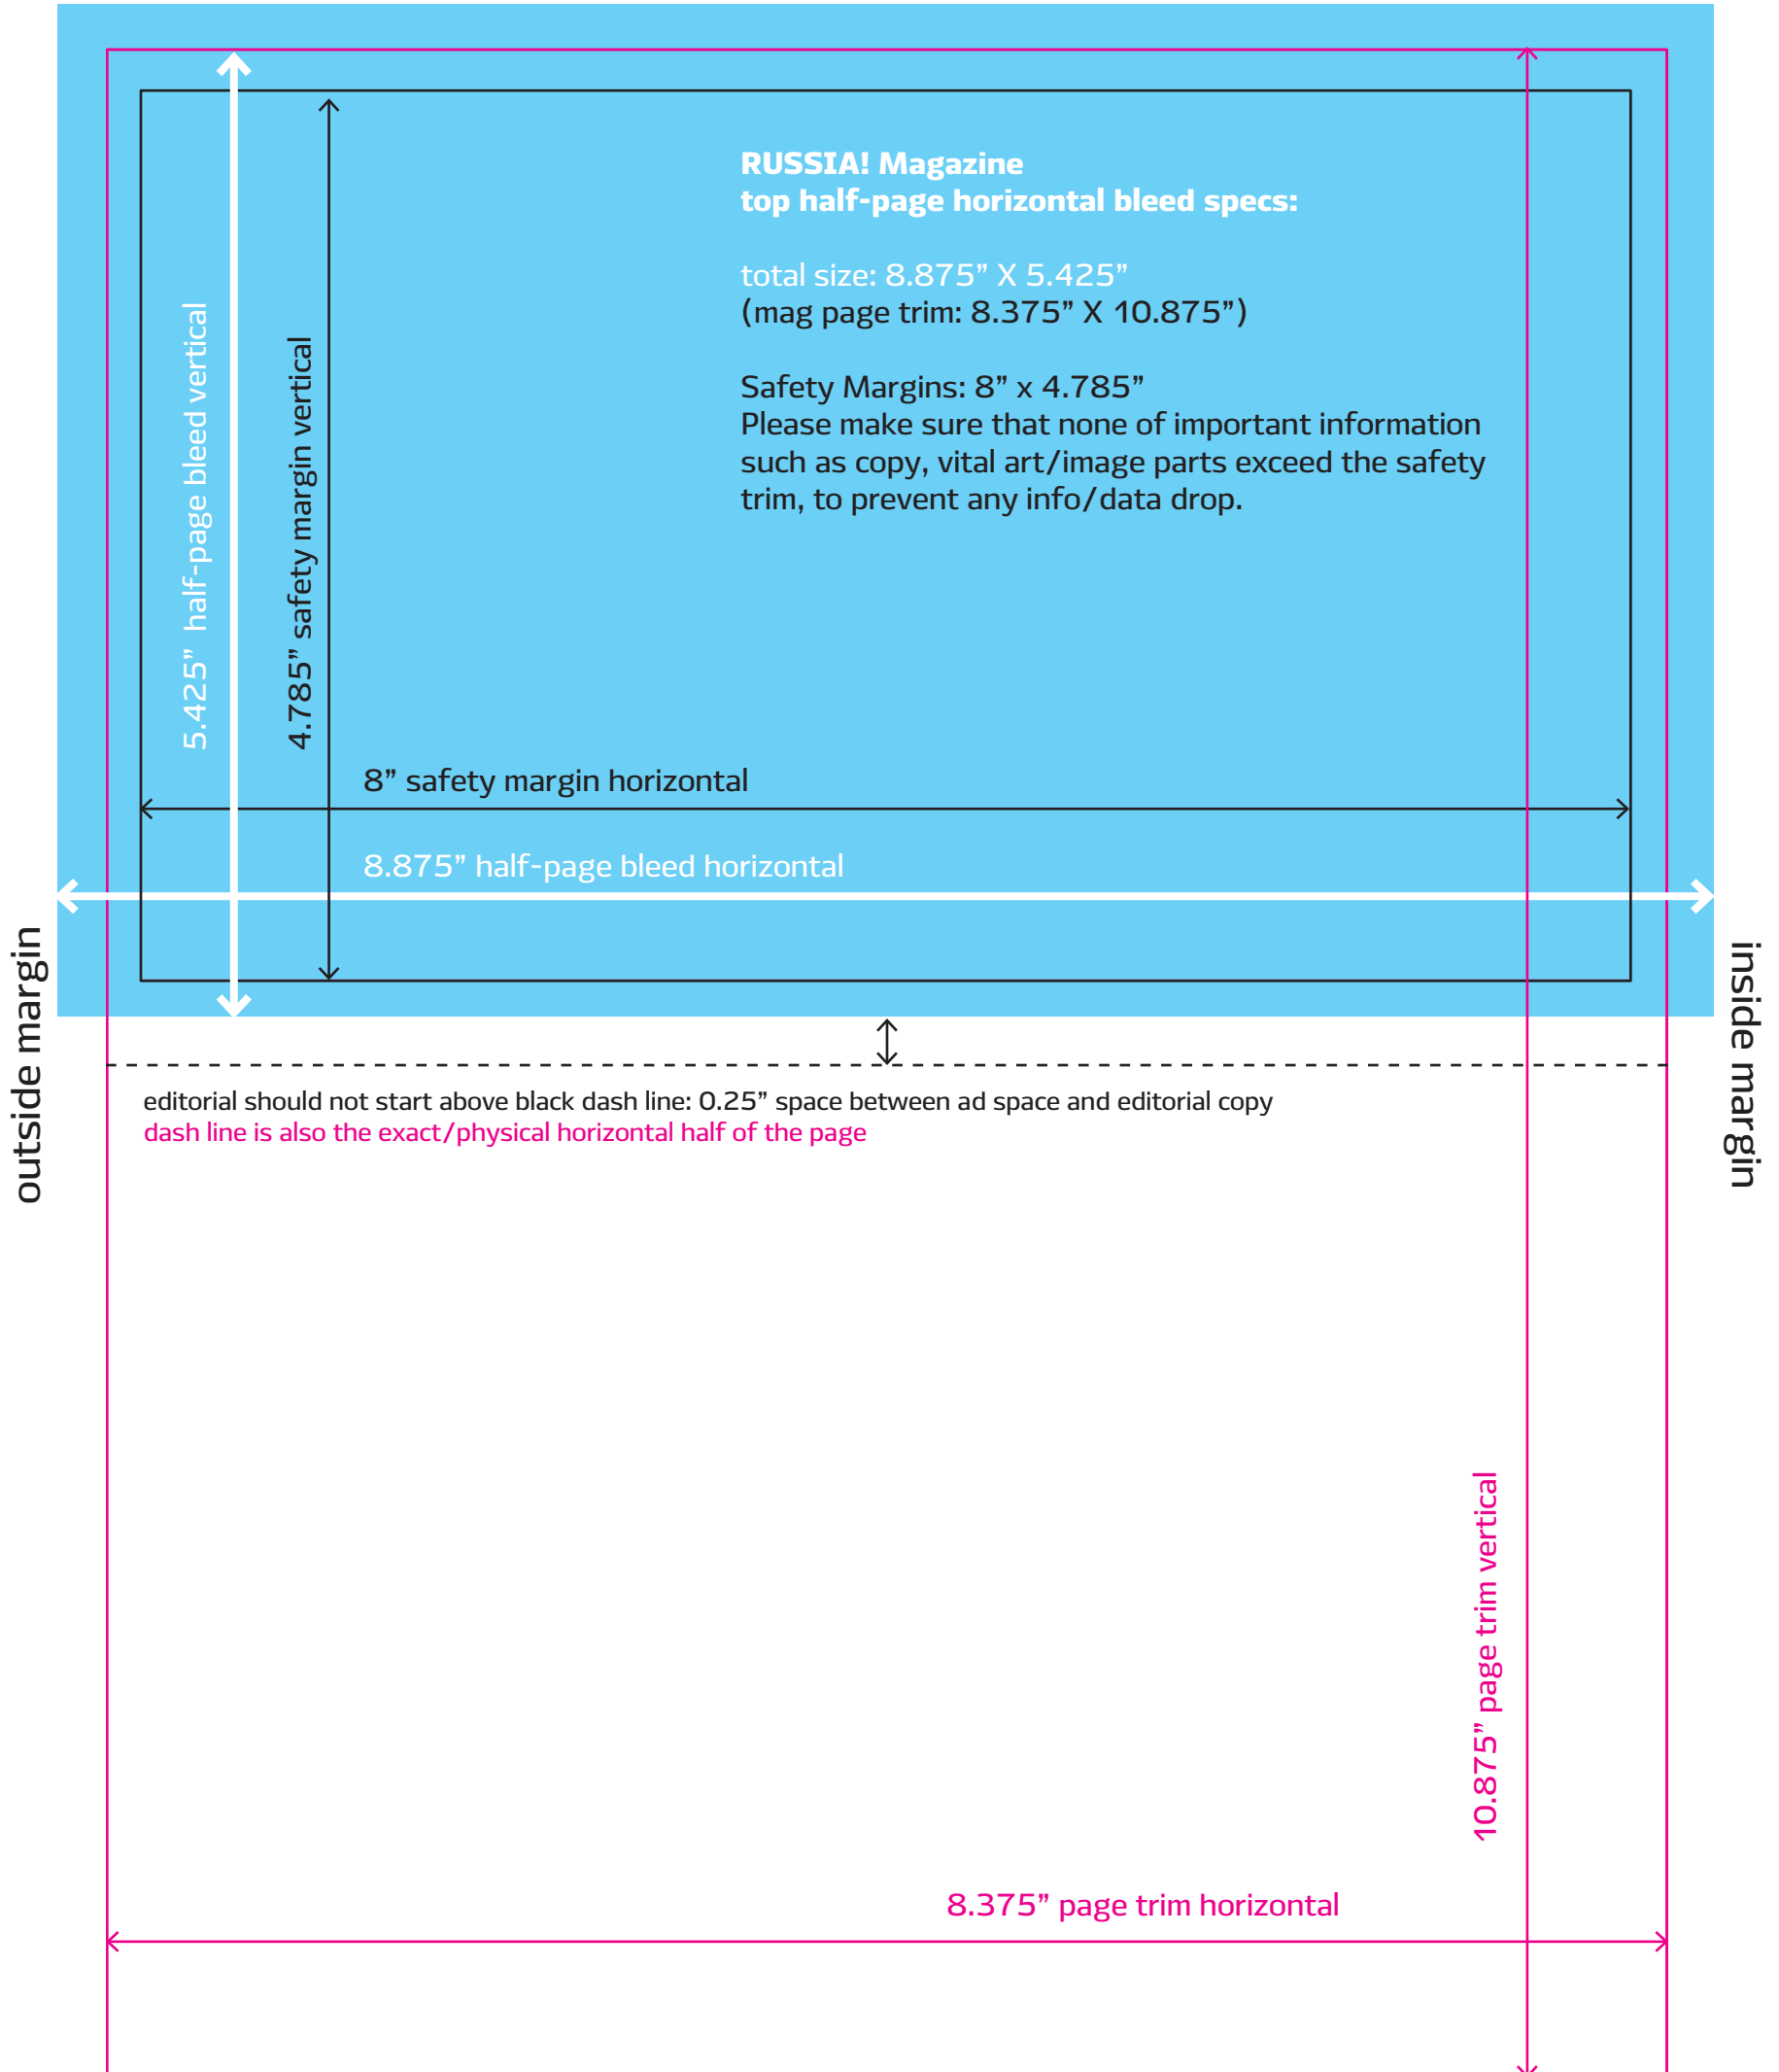

LEFT HAND page; applies to right hand page as well

RUSSIA! Magazine full-page bleed specs:

total size: 8.875" X 11.375"
(mag page trim: 8.375" X 10.875")

Safety Margins: 8" x 10.5"

Please make sure that none of important information such as copy, vital art/image parts exceed the safety trim, to prevent any info/data drop .

outside margin

inside margin

8.375" page trim horizontal

10.875" page trim vertical

11.375" full-page bleed vertical

10.5" safety margin vertical

8" safety margin horizontal

8.875" full-page bleed horizontal

LEFT HAND page; applies to right hand page as well

LEFT HAND page; applies to right hand page as well

LEFT HAND page; applies to right hand page as well

outside margin

inside margin

LEFT HAND page; applies to right hand page as well

outside margin

inside margin

LEFT HAND page; applies to right hand page as well

LEFT HAND page; applies to right hand page as well

LEFT HAND page; applies to right hand page as well

outside margin

inside margin