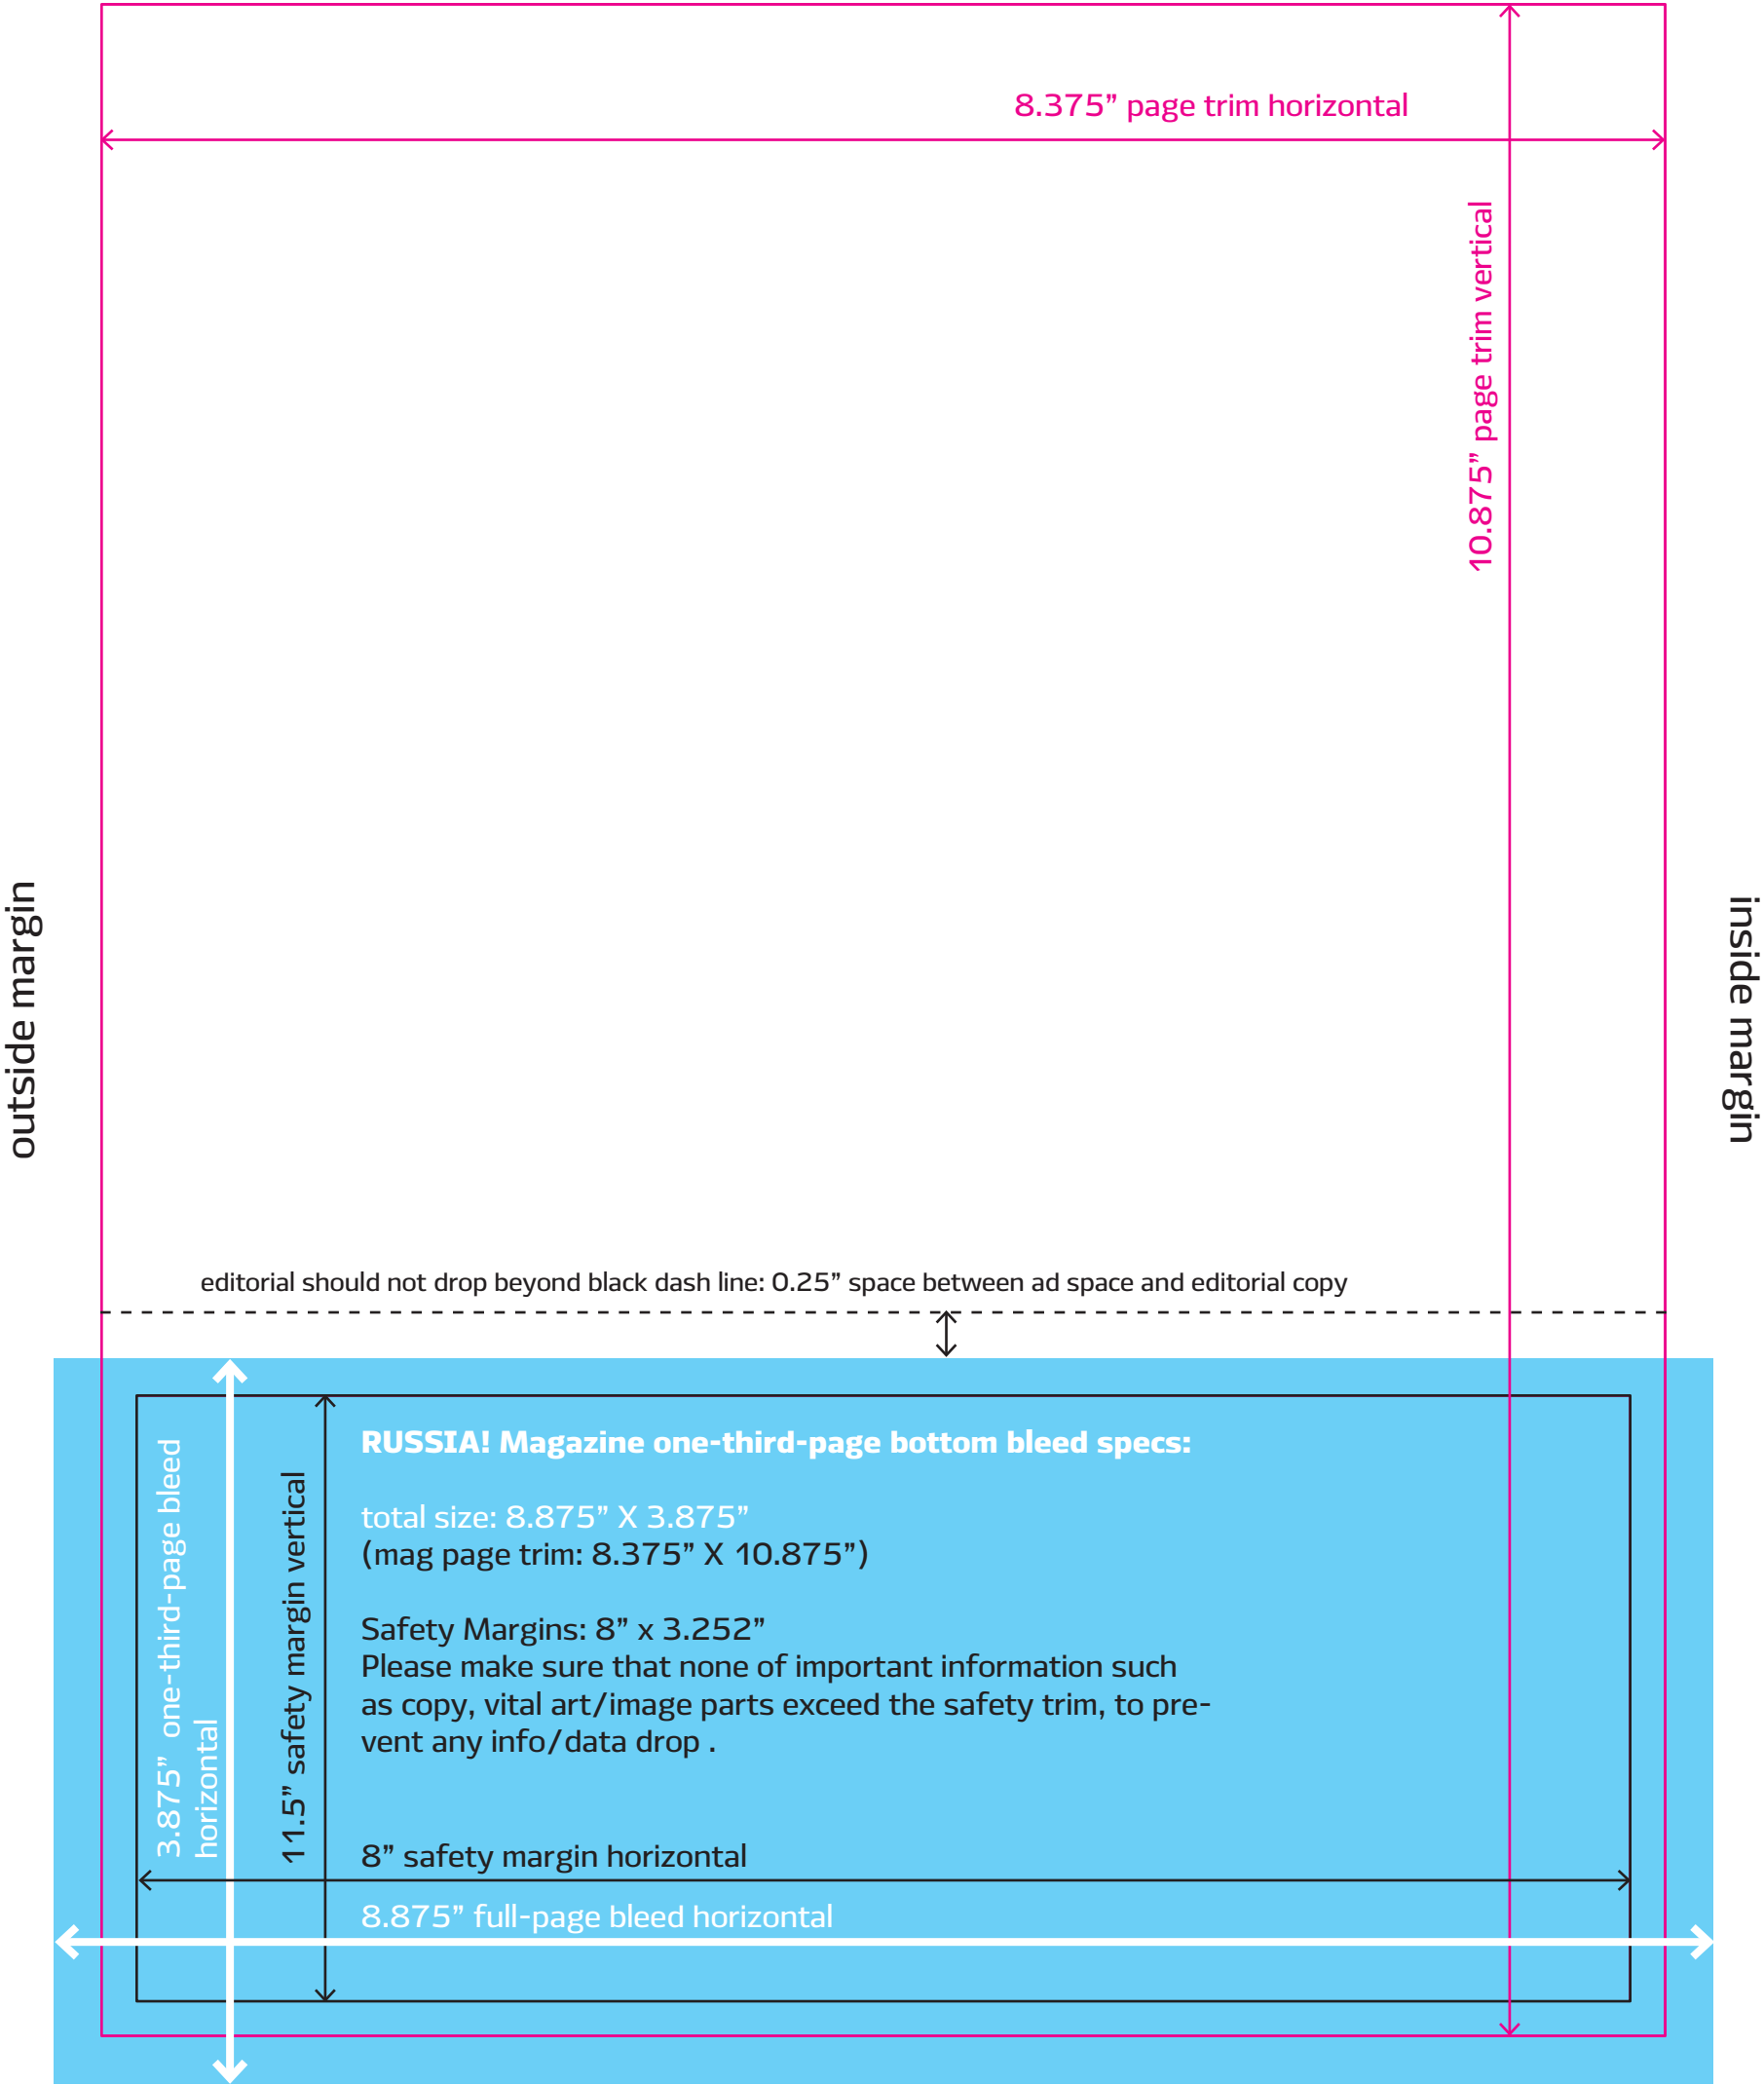

LEFT HAND page; applies to right hand page as well