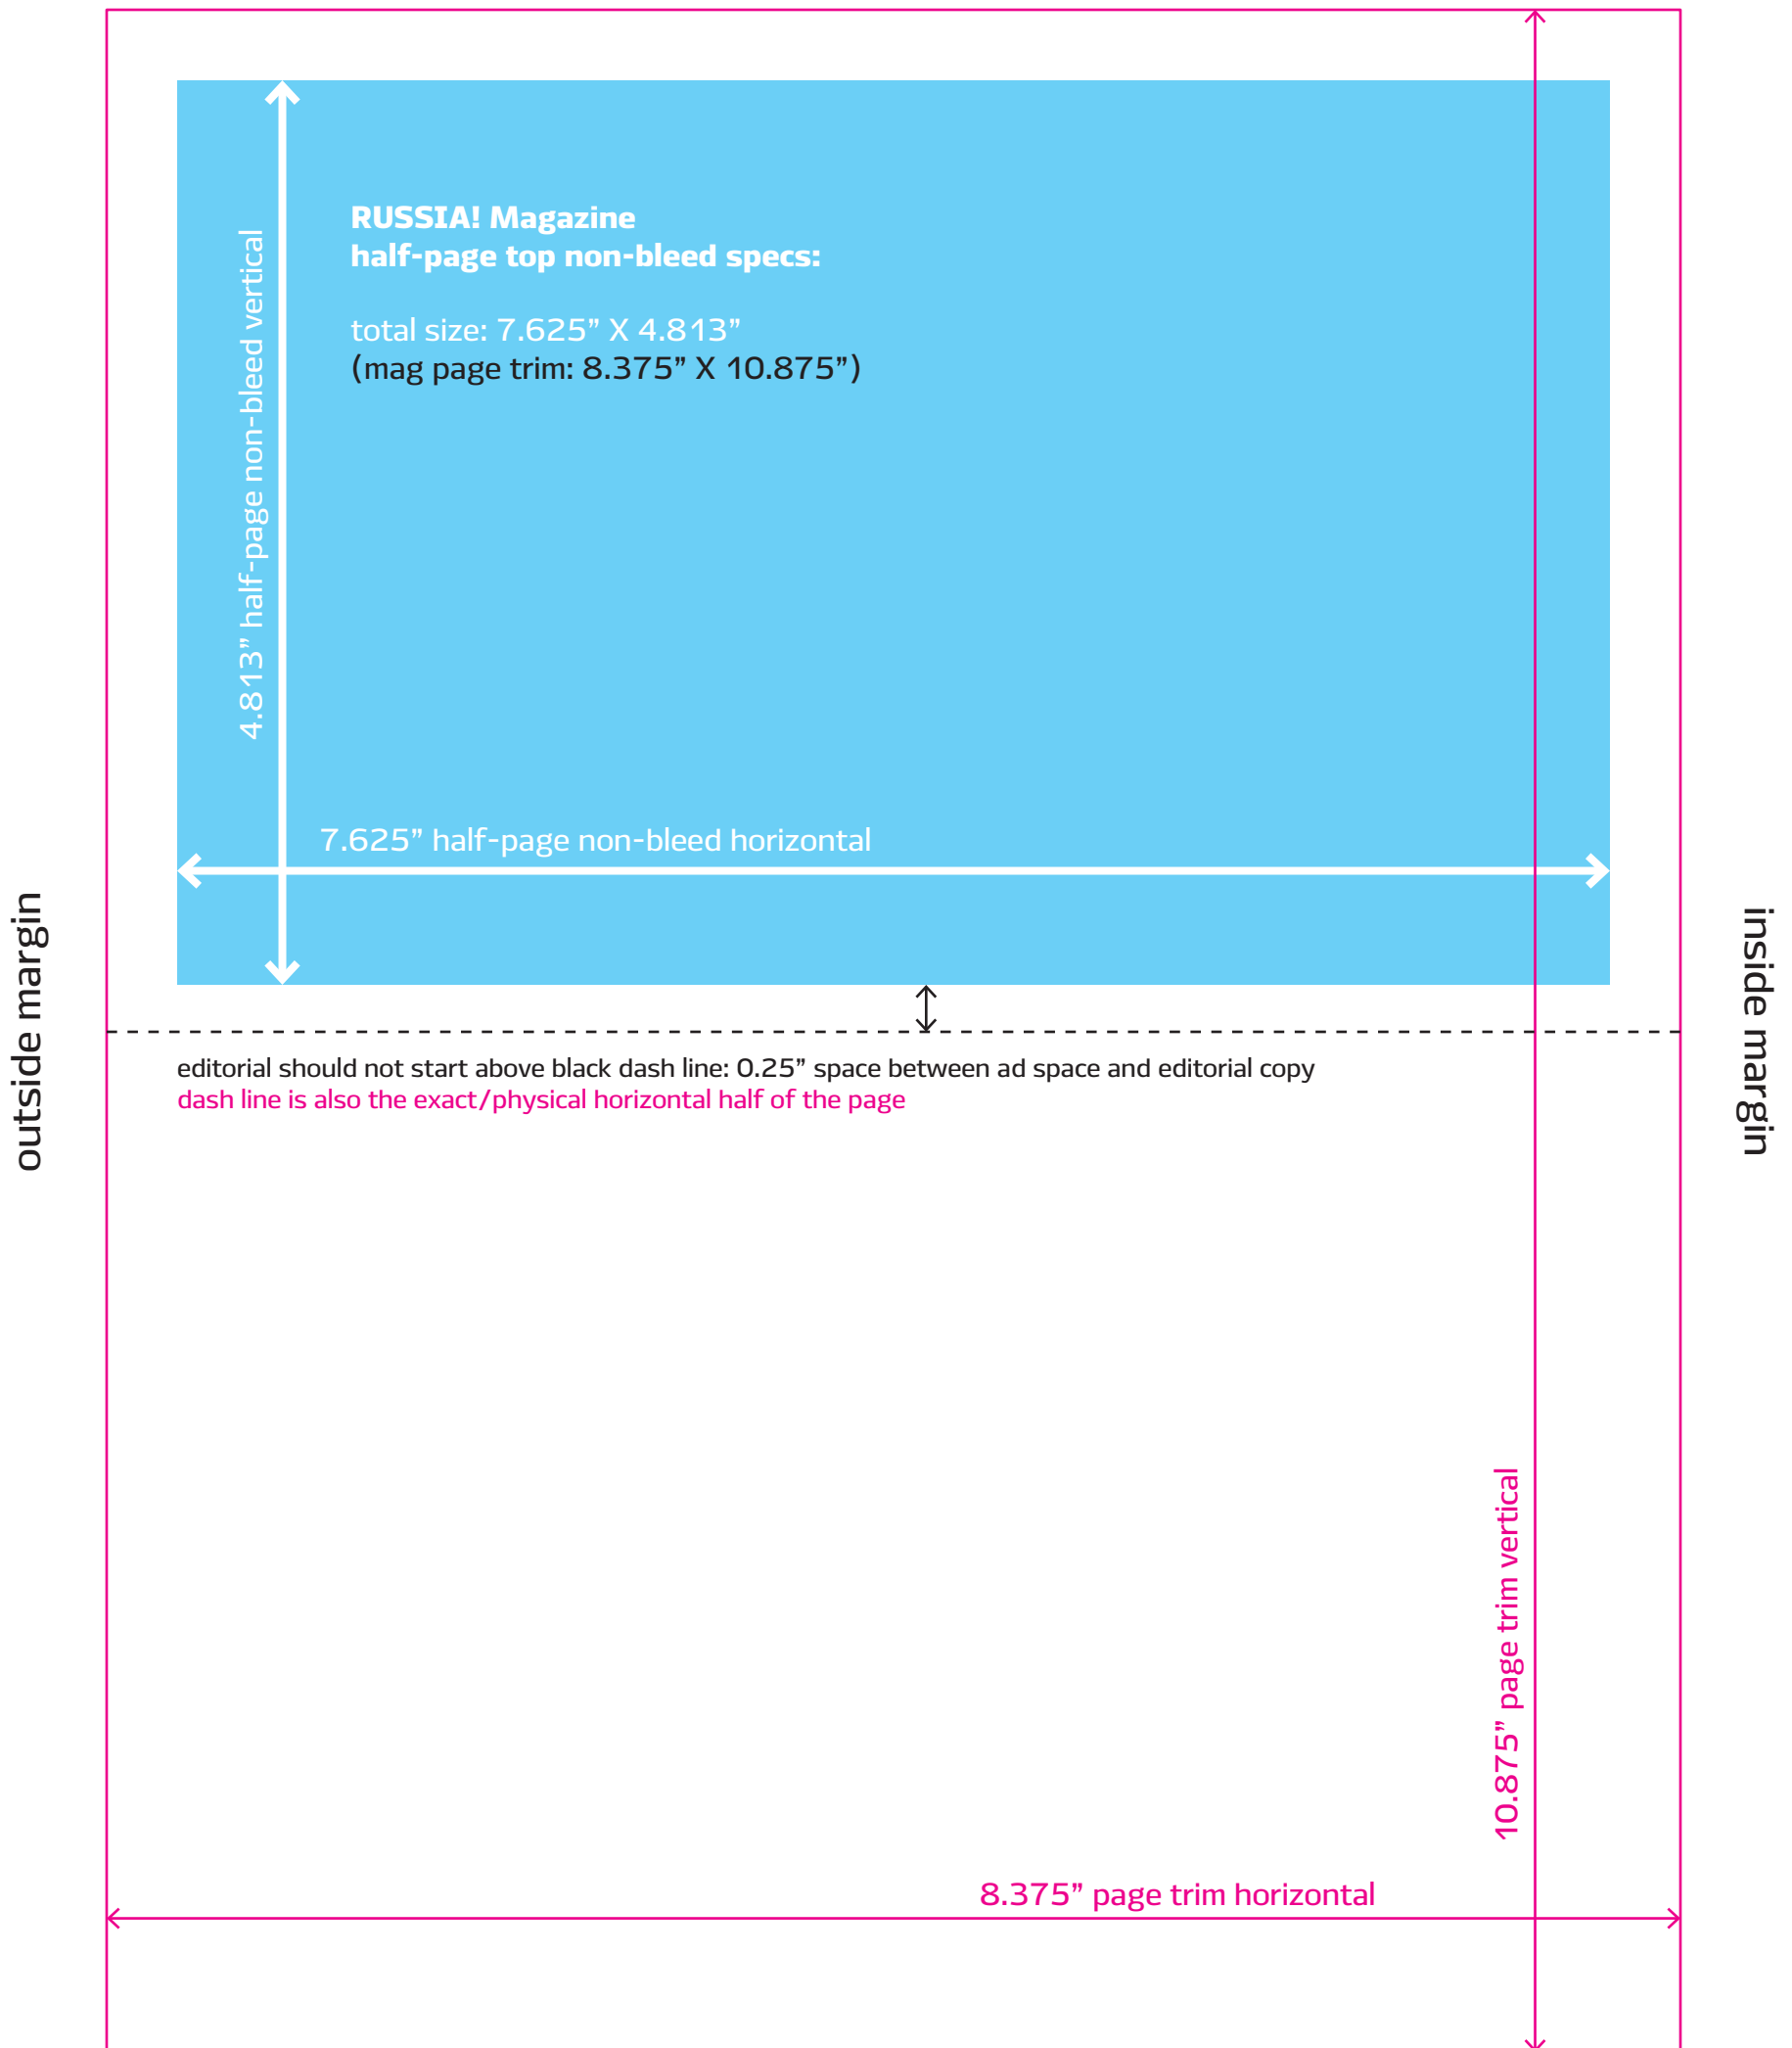

LEFT HAND page; applies to right hand page as well

RUSSIA! Magazine full-page bleed specs:

total size: 8.875" X 11.375"
(mag page trim: 8.375" X 10.875")

Safety Margins: 8" x 10.5"

Please make sure that none of important information such as copy, vital art/image parts exceed the safety trim, to prevent any info/data drop .

outside margin

inside margin

8.375" page trim horizontal

10.875" page trim vertical

11.375" full-page bleed vertical

10.5" safety margin vertical

8" safety margin horizontal

8.875" full-page bleed horizontal

LEFT HAND page; applies to right hand page as well

LEFT HAND page; applies to right hand page as well

LEFT HAND page; applies to right hand page as well

outside margin

inside margin

LEFT HAND page; applies to right hand page as well

outside margin

inside margin

LEFT HAND page; applies to right hand page as well

LEFT HAND page; applies to right hand page as well

LEFT HAND page; applies to right hand page as well

outside margin

inside margin