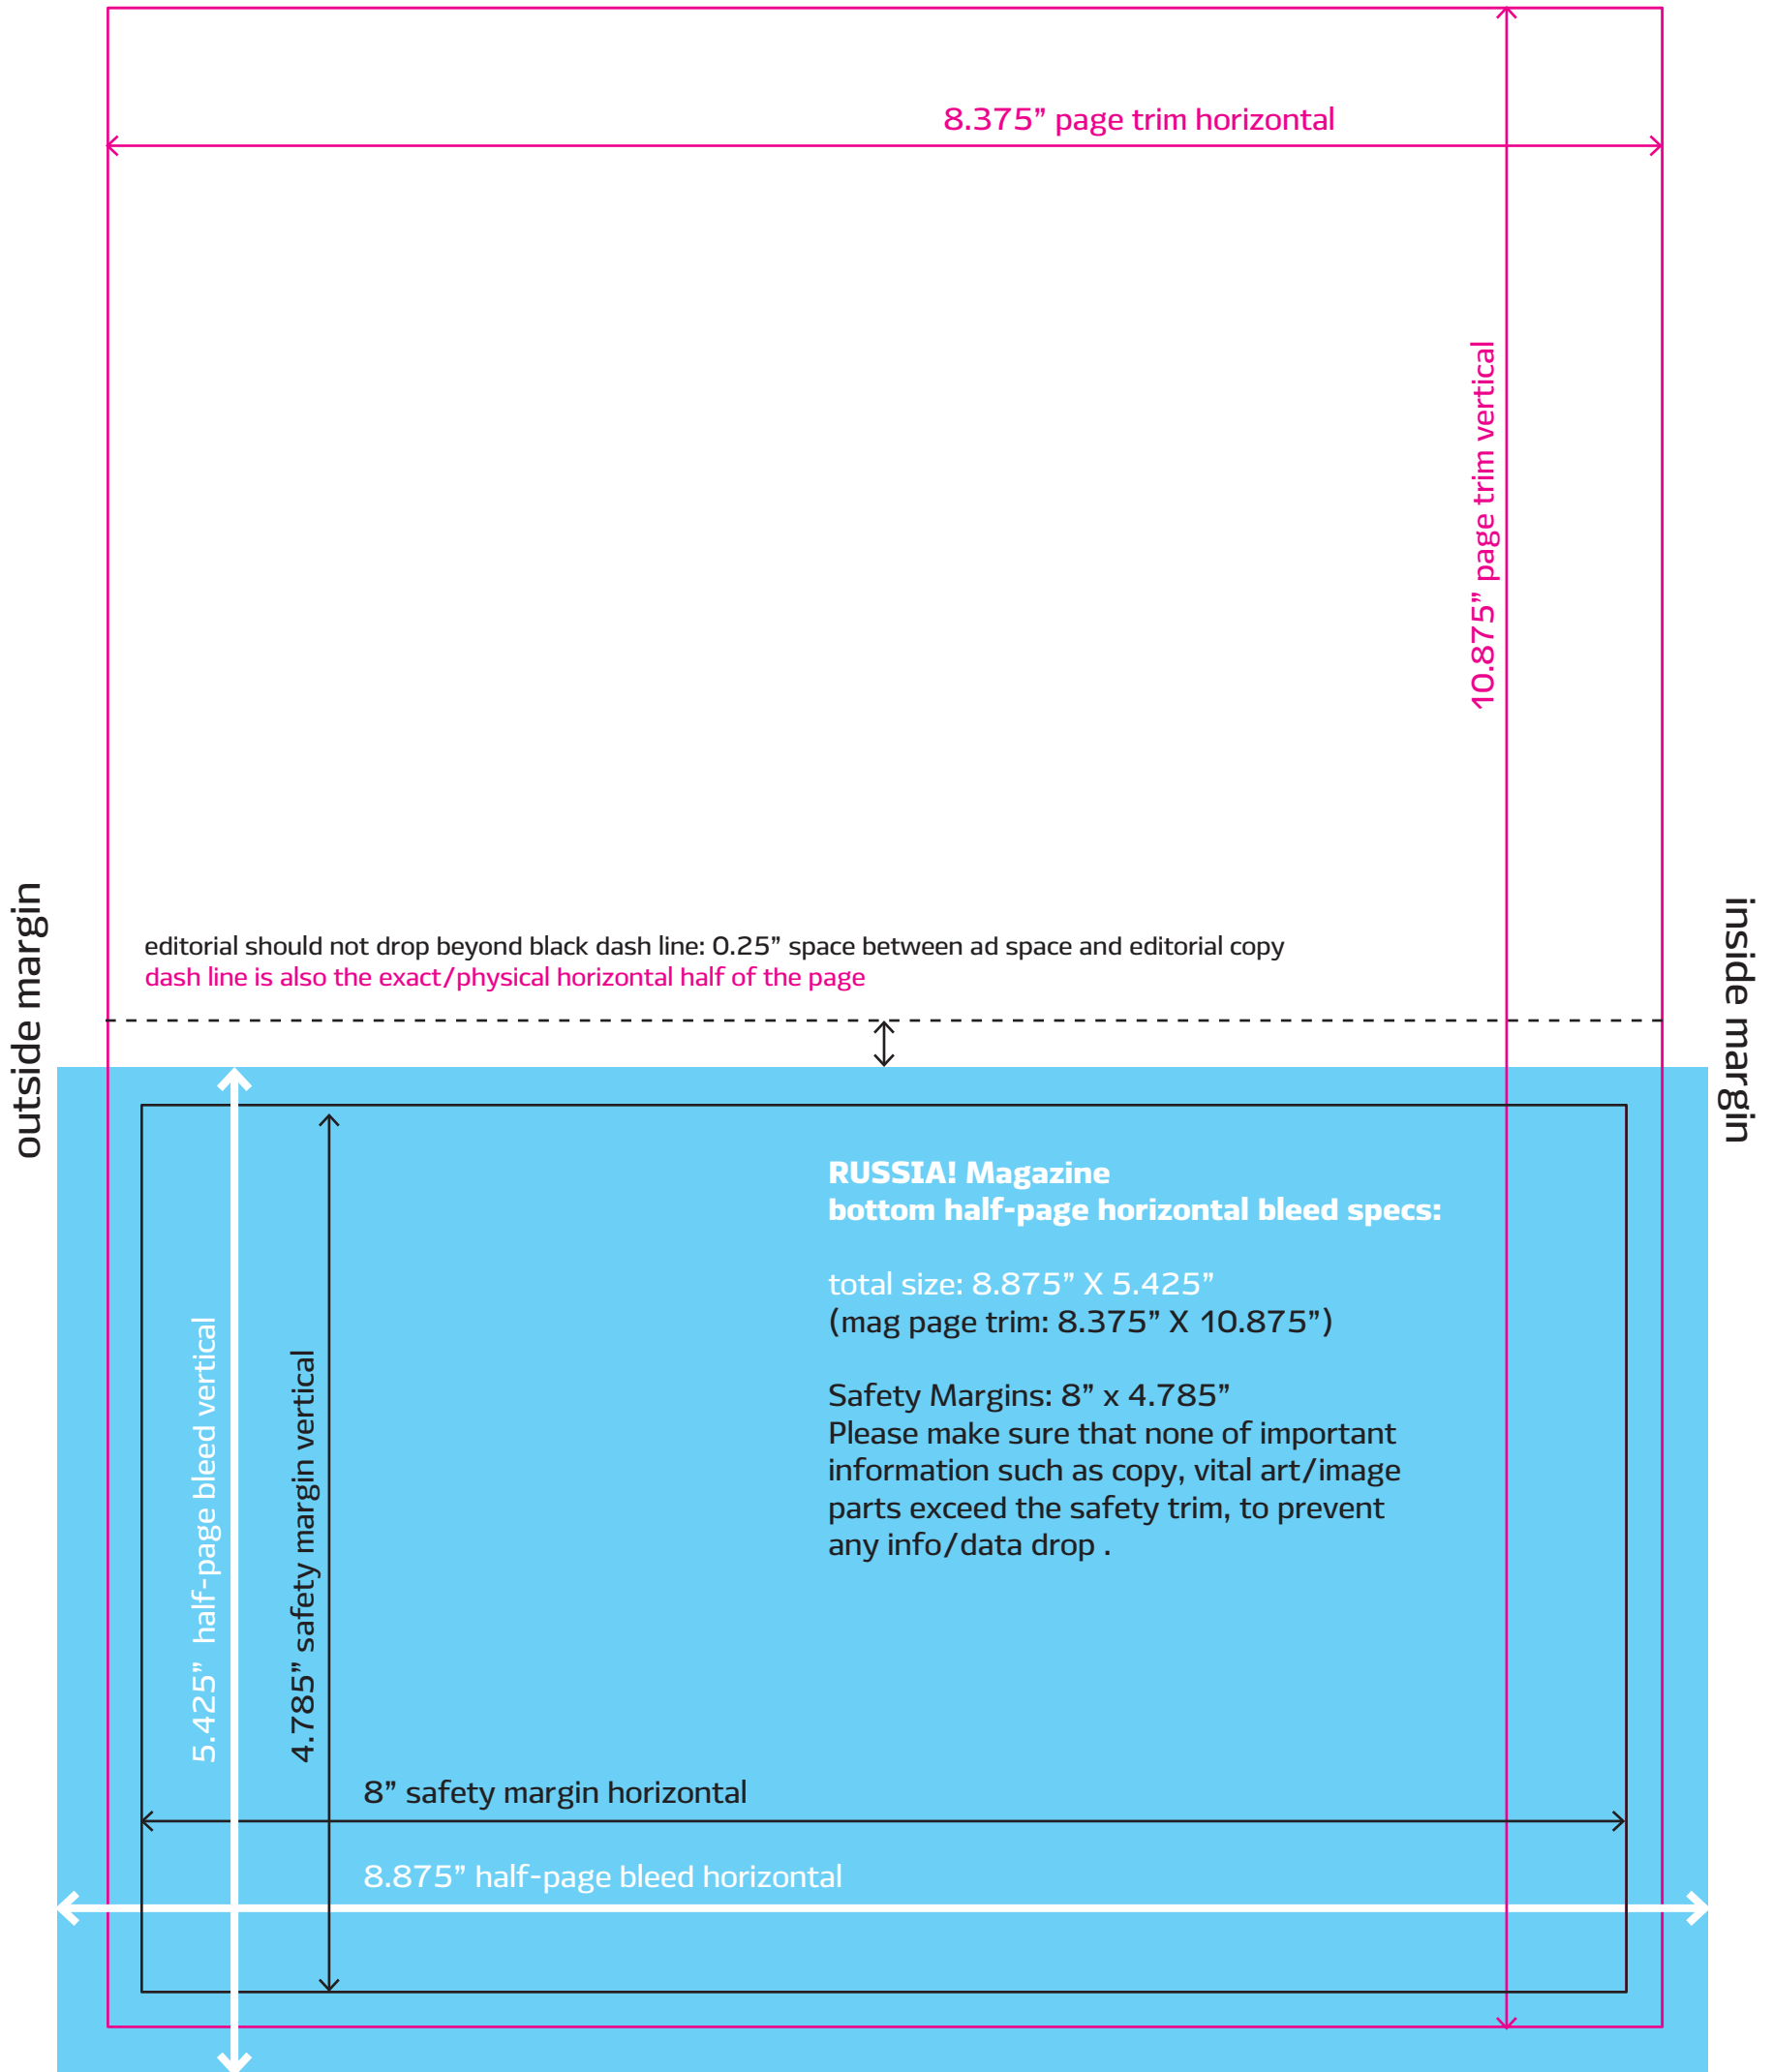

LEFT HAND page; applies to right hand page as well

RUSSIA! Magazine full-page bleed specs:

total size: 8.875" X 11.375"
(mag page trim: 8.375" X 10.875")

Safety Margins: 8" x 10.5"

Please make sure that none of important information such as copy, vital art/image parts exceed the safety trim, to prevent any info/data drop .

outside margin

inside margin

8.375" page trim horizontal

10.875" page trim vertical

11.375" full-page bleed vertical

10.5" safety margin vertical

8" safety margin horizontal

8.875" full-page bleed horizontal

LEFT HAND page; applies to right hand page as well

LEFT HAND page; applies to right hand page as well

LEFT HAND page; applies to right hand page as well

outside margin

inside margin

LEFT HAND page; applies to right hand page as well

outside margin

inside margin

LEFT HAND page; applies to right hand page as well

LEFT HAND page; applies to right hand page as well

LEFT HAND page; applies to right hand page as well

outside margin

inside margin